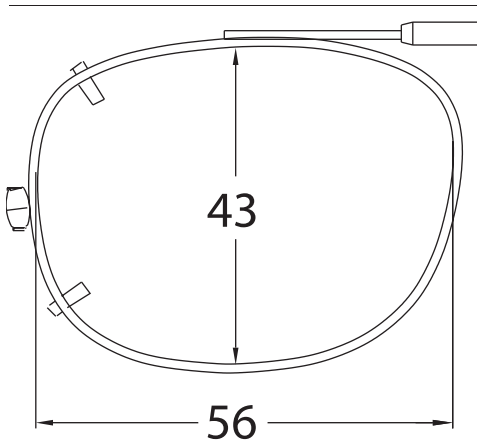

OptiSource™
The Optical Supply Resource

40 Sawgrass Drive, Suite 1 Bellport, NY 11713-1564 USA

1-800-OptiSource (678-4768) www.1-800-OptiSource.com

Shade Control® Clip-Ons Fitting Guide

SQUARE

Sizes: 52, 54, 56, 58

EXX

Sizes: 55, 57

Shade Control® Clip-Ons Fitting Guide

Rectangle

Sizes: 48, 50, 52, 54, 56

DRX

Sizes: 52, 54, 56

Shade Control® Clip-Ons Fitting Guide

Lo-Rectangle

Sizes: 44, 46, 48, 50, 52, 54, 56

SLX

Sizes: 52, 54

Shade Control® Clip-Ons Fitting Guide

Modified Rectangle

Sizes: 46, 48, 50, 52, 54

Almond

Sizes: 48, 50, 52

Shade Control® Clip-Ons Fitting Guide

Tru-Rectangle

Sizes: 48, 50, 52, 54, 56

Cat Eye

Sizes: 48, 50, 52

Shade Control® Clip-Ons Fitting Guide

Slim Rectangle