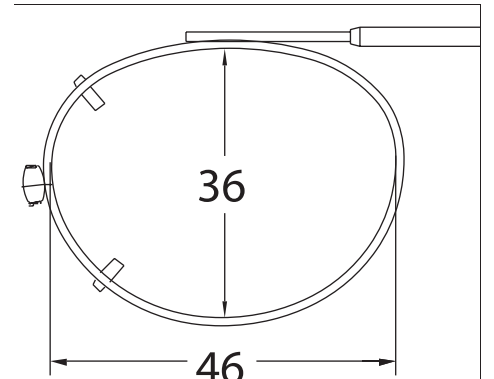

Sizes: 48, 50, 52

Shade Control® Clip-Ons Fitting Guide

Tru-Rectangle

Sizes: 48, 50, 52, 54, 56

Cat Eye

Sizes: 48, 50, 52

Shade Control® Clip-Ons Fitting Guide

Slim Rectangle

Sizes: 48, 50, 52, 54, 56

MDX

Sizes: 52, 54

Shade Control® Clip-Ons Fitting Guide

Round

Sizes: 46, 48, 50

Lo-Oval

Sizes: 42, 44, 46, 48, 50

Shade Control® Clip-Ons Fitting Guide

Oval

Sizes: 42, 44, 46, 48, 50, 52

Mod Oval

Sizes: 50, 52

SolarClips® Clip-Ons Fitting Guide

Square

Sizes: 54, 56

Round

Sizes: 48, 50

SolarClips® Clip-Ons Fitting Guide

Rectangle

Sizes: 48, 50, 52, 54, 56

SolarClips® Clip-Ons Fitting Guide

Lo-Rectangle

Sizes: 44, 46, 48, 50, 52, 54, 56