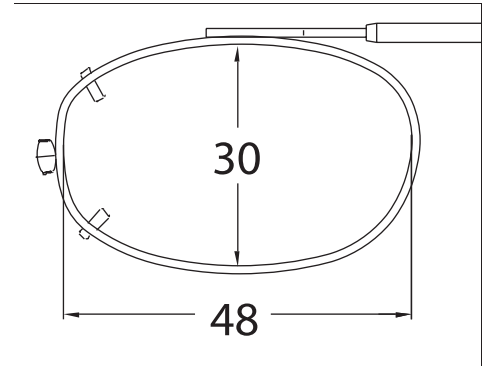

OptiSource™
The Optical Supply Resource

40 Sawgrass Drive, Suite 1 Bellport, NY 11713-1564 USA

1-800-OptiSource (678-4768) www.1-800-OptiSource.com

Shade Control® Clip-Ons Fitting Guide

SQUARE

Sizes: 52, 54, 56, 58

EXX

Sizes: 55, 57

Shade Control® Clip-Ons Fitting Guide

Rectangle

Sizes: 48, 50, 52, 54, 56

DRX

Sizes: 52, 54, 56

Shade Control® Clip-Ons Fitting Guide

Lo-Rectangle

Sizes: 44, 46, 48, 50, 52, 54, 56

SLX

Sizes: 52, 54

Shade Control® Clip-Ons Fitting Guide

Modified Rectangle

Sizes: 46, 48, 50, 52, 54

Almond

Sizes: 48, 50, 52

Shade Control® Clip-Ons Fitting Guide

Tru-Rectangle

Sizes: 48, 50, 52, 54, 56

Cat Eye

Sizes: 48, 50, 52

Shade Control® Clip-Ons Fitting Guide

Slim Rectangle