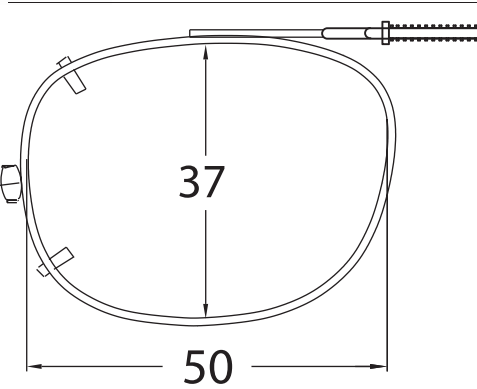

Shade Control® Clip-Ons Fitting Guide

Oval

Sizes: 42, 44, 46, 48, 50, 52

Mod Oval

Sizes: 50, 52

SolarClips® Clip-Ons Fitting Guide

Square

Sizes: 54, 56

Round

Sizes: 48, 50

SolarClips® Clip-Ons Fitting Guide

Rectangle

Sizes: 48, 50, 52, 54, 56

SolarClips® Clip-Ons Fitting Guide

Lo-Rectangle

Sizes: 44, 46, 48, 50, 52, 54, 56

SolarClips® Clip-Ons Fitting Guide

Modified Rectangle

Sizes: 48, 50, 52, 54

Lo-Oval

Sizes: 44, 46, 48

SolarClips® Clip-Ons Fitting Guide

Tru-Rectangle

Sizes: 48, 50, 52, 54, 56

Almond

Sizes: 48, 50, 52

SolarClips® Clip-Ons Fitting Guide

Oval

Sizes: 46, 48, 50

Slim Rectangle

Sizes: 52, 54