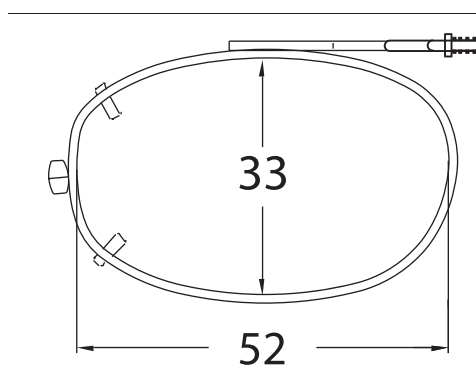

Shade Control® Clip-Ons Fitting Guide

Oval

Sizes: 42, 44, 46, 48, 50, 52

Mod Oval

Sizes: 50, 52

SolarClips® Clip-Ons Fitting Guide

Square

Sizes: 54, 56

Round

Sizes: 48, 50

SolarClips® Clip-Ons Fitting Guide

Rectangle

Sizes: 48, 50, 52, 54, 56

SolarClips® Clip-Ons Fitting Guide

Lo-Rectangle

Sizes: 44, 46, 48, 50, 52, 54, 56

SolarClips® Clip-Ons Fitting Guide

Modified Rectangle

Sizes: 48, 50, 52, 54

Lo-Oval

Sizes: 44, 46, 48

SolarClips® Clip-Ons Fitting Guide

Tru-Rectangle

Sizes: 48, 50, 52, 54, 56

Almond

Sizes: 48, 50, 52

SolarClips® Clip-Ons Fitting Guide

Oval

Sizes: 46, 48, 50

Slim Rectangle

Sizes: 52, 54