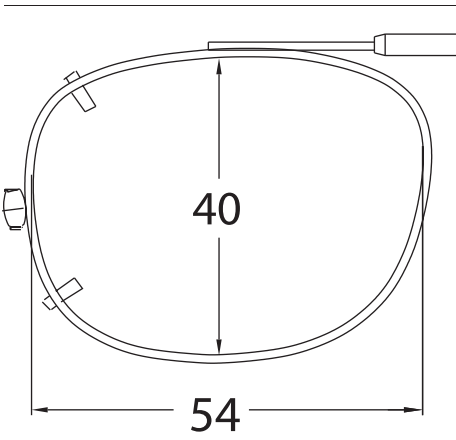

OptiSource™
The Optical Supply Resource

40 Sawgrass Drive, Suite 1 Bellport, NY 11713-1564 USA

1-800-OptiSource (678-4768) www.1-800-OptiSource.com

Shade Control® Clip-Ons Fitting Guide

SQUARE

Sizes: 52, 54, 56, 58

EXX

Sizes: 55, 57

Shade Control® Clip-Ons Fitting Guide

Rectangle

Sizes: 48, 50, 52, 54, 56

DRX

Sizes: 52, 54, 56

Shade Control® Clip-Ons Fitting Guide

Lo-Rectangle

Sizes: 44, 46, 48, 50, 52, 54, 56

SLX

Sizes: 52, 54

Shade Control® Clip-Ons Fitting Guide

Modified Rectangle

Sizes: 46, 48, 50, 52, 54

Almond

Sizes: 48, 50, 52

Shade Control® Clip-Ons Fitting Guide

Tru-Rectangle

Sizes: 48, 50, 52, 54, 56

Cat Eye

Sizes: 48, 50, 52

Shade Control® Clip-Ons Fitting Guide

Slim Rectangle