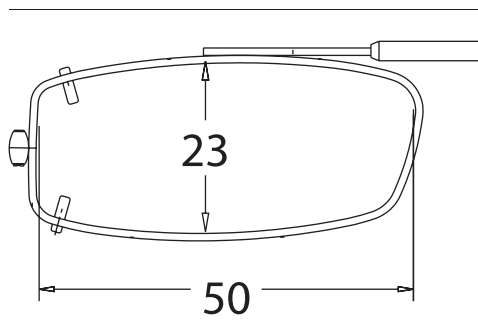

EXX

Sizes: 55, 57

Shade Control® Clip-Ons Fitting Guide

Rectangle

Sizes: 48, 50, 52, 54, 56

DRX

Sizes: 52, 54, 56

Shade Control® Clip-Ons Fitting Guide

Lo-Rectangle

Sizes: 44, 46, 48, 50, 52, 54, 56

SLX

Sizes: 52, 54

Shade Control® Clip-Ons Fitting Guide

Modified Rectangle

Sizes: 46, 48, 50, 52, 54

Almond

Sizes: 48, 50, 52

Shade Control® Clip-Ons Fitting Guide

Tru-Rectangle

Sizes: 48, 50, 52, 54, 56

Cat Eye

Sizes: 48, 50, 52

Shade Control® Clip-Ons Fitting Guide

Slim Rectangle

Sizes: 48, 50, 52, 54, 56

MDX

Sizes: 52, 54

Shade Control® Clip-Ons Fitting Guide

Round

Sizes: 46, 48, 50

Lo-Oval

Sizes: 42, 44, 46, 48, 50