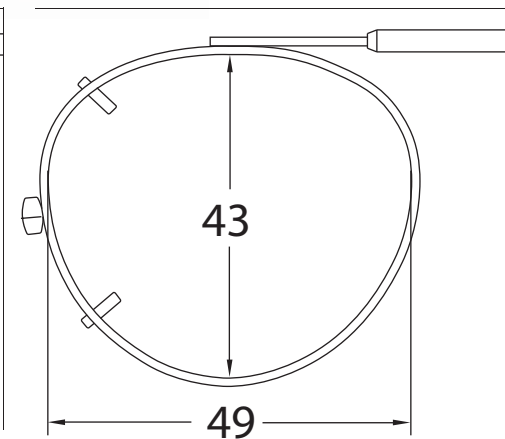

Sizes: 48, 50, 52

Shade Control® Clip-Ons Fitting Guide

Tru-Rectangle

Sizes: 48, 50, 52, 54, 56

Cat Eye

Sizes: 48, 50, 52

Shade Control® Clip-Ons Fitting Guide

Slim Rectangle

Sizes: 48, 50, 52, 54, 56

MDX

Sizes: 52, 54

Shade Control® Clip-Ons Fitting Guide

Round

Sizes: 46, 48, 50

Lo-Oval

Sizes: 42, 44, 46, 48, 50

Shade Control® Clip-Ons Fitting Guide

Oval

Sizes: 42, 44, 46, 48, 50, 52

Mod Oval

Sizes: 50, 52

SolarClips® Clip-Ons Fitting Guide

Square

Sizes: 54, 56

Round

Sizes: 48, 50

SolarClips® Clip-Ons Fitting Guide

Rectangle

Sizes: 48, 50, 52, 54, 56

SolarClips® Clip-Ons Fitting Guide

Lo-Rectangle

Sizes: 44, 46, 48, 50, 52, 54, 56