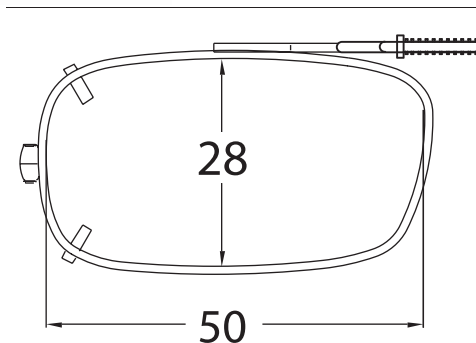

Shade Control® Clip-Ons Fitting Guide

Oval

Sizes: 42, 44, 46, 48, 50, 52

Mod Oval

Sizes: 50, 52

SolarClips® Clip-Ons Fitting Guide

Square

Sizes: 54, 56

Round

Sizes: 48, 50

SolarClips® Clip-Ons Fitting Guide

Rectangle

Sizes: 48, 50, 52, 54, 56

SolarClips® Clip-Ons Fitting Guide

Lo-Rectangle

Sizes: 44, 46, 48, 50, 52, 54, 56

SolarClips® Clip-Ons Fitting Guide

Modified Rectangle

Sizes: 48, 50, 52, 54

Lo-Oval

Sizes: 44, 46, 48

SolarClips® Clip-Ons Fitting Guide

Tru-Rectangle

Sizes: 48, 50, 52, 54, 56

Almond

Sizes: 48, 50, 52

SolarClips® Clip-Ons Fitting Guide

Oval

Sizes: 46, 48, 50

Slim Rectangle

Sizes: 52, 54