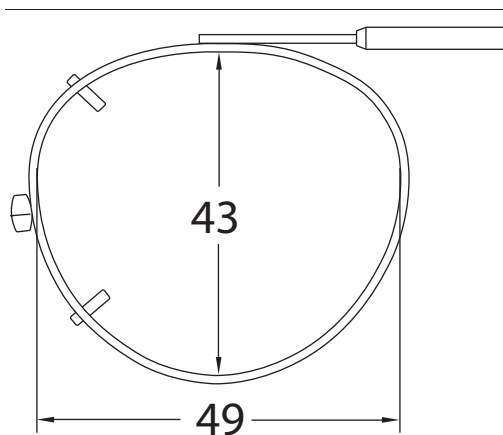

Sizes: 48, 50, 52, 54, 56

MDX

Sizes: 52, 54

Shade Control® Clip-Ons Fitting Guide

Round

Sizes: 46, 48, 50

Lo-Oval

Sizes: 42, 44, 46, 48, 50

Shade Control® Clip-Ons Fitting Guide

Oval

Sizes: 42, 44, 46, 48, 50, 52

Mod Oval

Sizes: 50, 52

SolarClips® Clip-Ons Fitting Guide

Square

Sizes: 54, 56

Round

Sizes: 48, 50

SolarClips® Clip-Ons Fitting Guide

Rectangle

Sizes: 48, 50, 52, 54, 56

SolarClips® Clip-Ons Fitting Guide

Lo-Rectangle

Sizes: 44, 46, 48, 50, 52, 54, 56

SolarClips® Clip-Ons Fitting Guide

Modified Rectangle

Sizes: 48, 50, 52, 54

Lo-Oval

Sizes: 44, 46, 48

SolarClips® Clip-Ons Fitting Guide

Tru-Rectangle

Sizes: 48, 50, 52, 54, 56