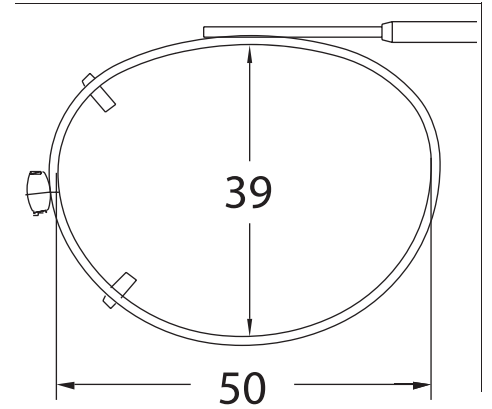

Sizes: 48, 50, 52

Shade Control® Clip-Ons Fitting Guide

Tru-Rectangle

Sizes: 48, 50, 52, 54, 56

Cat Eye

Sizes: 48, 50, 52

Shade Control® Clip-Ons Fitting Guide

Slim Rectangle

Round

Sizes: 48, 50

SolarClips® Clip-Ons Fitting Guide

Rectangle

Sizes: 48, 50, 52, 54, 56

SolarClips® Clip-Ons Fitting Guide

Lo-Rectangle

Sizes: 44, 46, 48, 50, 52, 54, 56

SolarClips® Clip-Ons Fitting Guide

Modified Rectangle

Sizes: 48, 50, 52, 54

Lo-Oval

Sizes: 44, 46, 48

SolarClips® Clip-Ons Fitting Guide

Tru-Rectangle

Sizes: 48, 50, 52, 54, 56

Almond

Sizes: 48, 50, 52

SolarClips® Clip-Ons Fitting Guide

Oval

Sizes: 46, 48, 50

Slim Rectangle

Sizes: 52, 54