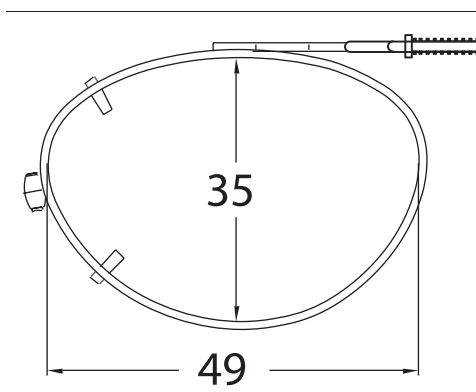

Shade Control® Clip-Ons Fitting Guide

Oval

Sizes: 42, 44, 46, 48, 50, 52

Mod Oval

Sizes: 50, 52

SolarClips® Clip-Ons Fitting Guide

Square

Sizes: 54, 56

Round

Sizes: 48, 50

SolarClips® Clip-Ons Fitting Guide

Rectangle

Sizes: 48, 50, 52, 54, 56

SolarClips® Clip-Ons Fitting Guide

Lo-Rectangle

Sizes: 44, 46, 48, 50, 52, 54, 56

SolarClips® Clip-Ons Fitting Guide

Modified Rectangle

Sizes: 48, 50, 52, 54

Lo-Oval

Sizes: 44, 46, 48

SolarClips® Clip-Ons Fitting Guide

Tru-Rectangle

Sizes: 48, 50, 52, 54, 56

Almond

Sizes: 48, 50, 52

SolarClips® Clip-Ons Fitting Guide

Oval

Sizes: 46, 48, 50

Slim Rectangle

Sizes: 52, 54