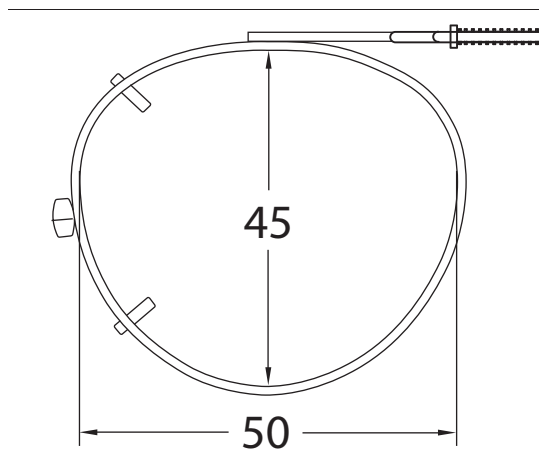

Sizes: 48, 50, 52, 54, 56

MDX

Sizes: 52, 54

Shade Control® Clip-Ons Fitting Guide

Round

Sizes: 46, 48, 50

Lo-Oval

Sizes: 42, 44, 46, 48, 50

Shade Control® Clip-Ons Fitting Guide

Oval

Sizes: 42, 44, 46, 48, 50, 52

Mod Oval

Sizes: 50, 52

SolarClips® Clip-Ons Fitting Guide

Square

Sizes: 54, 56

Round

Sizes: 48, 50

SolarClips® Clip-Ons Fitting Guide

Rectangle

Sizes: 48, 50, 52, 54, 56

SolarClips® Clip-Ons Fitting Guide

Lo-Rectangle

Sizes: 44, 46, 48, 50, 52, 54, 56

SolarClips® Clip-Ons Fitting Guide

Modified Rectangle

Sizes: 48, 50, 52, 54

Lo-Oval

Sizes: 44, 46, 48

SolarClips® Clip-Ons Fitting Guide

Tru-Rectangle

Sizes: 48, 50, 52, 54, 56