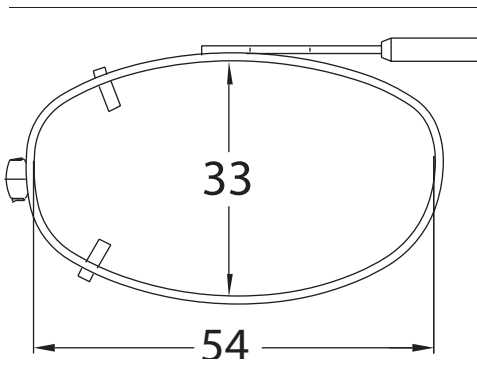

EXX

Sizes: 55, 57

Shade Control® Clip-Ons Fitting Guide

Rectangle

Sizes: 48, 50, 52, 54, 56

DRX

Sizes: 52, 54, 56

Shade Control® Clip-Ons Fitting Guide

Lo-Rectangle

Sizes: 44, 46, 48, 50, 52, 54, 56

SLX

Sizes: 52, 54

Shade Control® Clip-Ons Fitting Guide

Modified Rectangle

Sizes: 46, 48, 50, 52, 54

Almond

Sizes: 48, 50, 52

Shade Control® Clip-Ons Fitting Guide

Tru-Rectangle

Sizes: 48, 50, 52, 54, 56

Cat Eye

Sizes: 48, 50, 52

Shade Control® Clip-Ons Fitting Guide

Slim Rectangle

Sizes: 48, 50, 52, 54, 56

MDX

Sizes: 52, 54

Shade Control® Clip-Ons Fitting Guide

Round

Sizes: 46, 48, 50

Lo-Oval

Sizes: 42, 44, 46, 48, 50