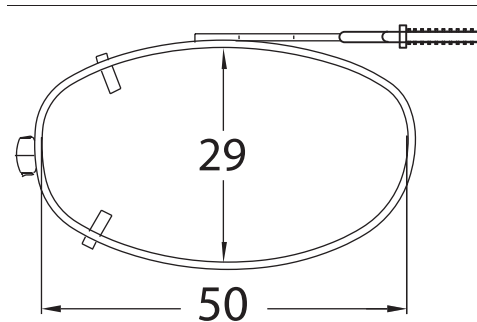

Shade Control® Clip-Ons Fitting Guide

Oval

Sizes: 42, 44, 46, 48, 50, 52

Mod Oval

Sizes: 50, 52

SolarClips® Clip-Ons Fitting Guide

Square

Sizes: 54, 56

Round

Sizes: 48, 50

SolarClips® Clip-Ons Fitting Guide

Rectangle

Sizes: 48, 50, 52, 54, 56

SolarClips® Clip-Ons Fitting Guide

Lo-Rectangle

Sizes: 44, 46, 48, 50, 52, 54, 56

SolarClips® Clip-Ons Fitting Guide

Modified Rectangle

Sizes: 48, 50, 52, 54

Lo-Oval

Sizes: 44, 46, 48

SolarClips® Clip-Ons Fitting Guide

Tru-Rectangle

Sizes: 48, 50, 52, 54, 56

Almond

Sizes: 48, 50, 52

SolarClips® Clip-Ons Fitting Guide

Oval

Sizes: 46, 48, 50

Slim Rectangle

Sizes: 52, 54