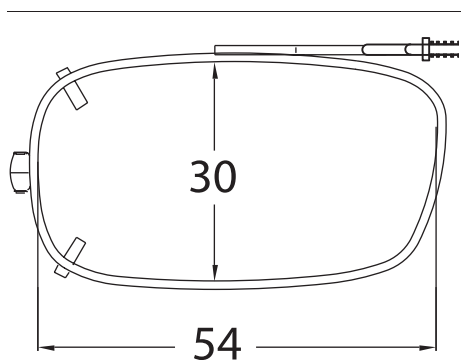

Shade Control® Clip-Ons Fitting Guide

Oval

Sizes: 42, 44, 46, 48, 50, 52

Mod Oval

Sizes: 50, 52

SolarClips® Clip-Ons Fitting Guide

Square

Sizes: 54, 56

Round

Sizes: 48, 50

SolarClips® Clip-Ons Fitting Guide

Rectangle

Sizes: 48, 50, 52, 54, 56

SolarClips® Clip-Ons Fitting Guide

Lo-Rectangle

Sizes: 44, 46, 48, 50, 52, 54, 56

SolarClips® Clip-Ons Fitting Guide

Modified Rectangle

Sizes: 48, 50, 52, 54

Lo-Oval

Sizes: 44, 46, 48

SolarClips® Clip-Ons Fitting Guide

Tru-Rectangle

Sizes: 48, 50, 52, 54, 56

Almond

Sizes: 48, 50, 52

SolarClips® Clip-Ons Fitting Guide

Oval

Sizes: 46, 48, 50

Slim Rectangle

Sizes: 52, 54