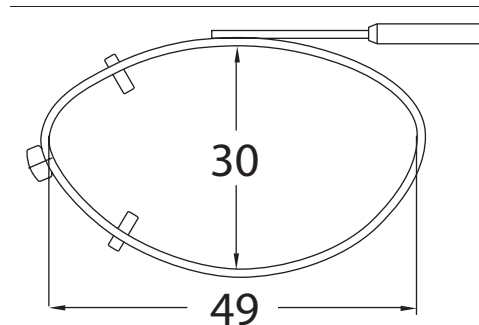

Lo-Rectangle

Sizes: 44, 46, 48, 50, 52, 54, 56

SLX

Sizes: 52, 54

Shade Control® Clip-Ons Fitting Guide

Modified Rectangle

Sizes: 46, 48, 50, 52, 54

Almond

Sizes: 48, 50, 52

Shade Control® Clip-Ons Fitting Guide

Tru-Rectangle

Sizes: 48, 50, 52, 54, 56

Cat Eye

Sizes: 48, 50, 52

Shade Control® Clip-Ons Fitting Guide

Slim Rectangle

Sizes: 48, 50, 52, 54, 56

MDX

Sizes: 52, 54

Shade Control® Clip-Ons Fitting Guide

Round

Sizes: 46, 48, 50

Lo-Oval

Sizes: 42, 44, 46, 48, 50

Round

Sizes: 48, 50

SolarClips® Clip-Ons Fitting Guide

Rectangle

Sizes: 48, 50, 52, 54, 56

SolarClips® Clip-Ons Fitting Guide

Lo-Rectangle

Sizes: 44, 46, 48, 50, 52, 54, 56