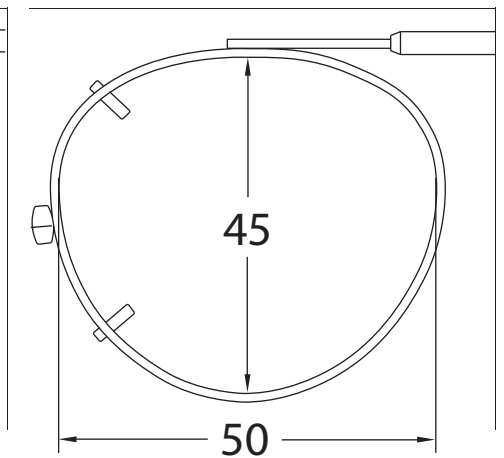

Sizes: 48, 50, 52

Shade Control® Clip-Ons Fitting Guide

Tru-Rectangle

Sizes: 48, 50, 52, 54, 56

Cat Eye

Sizes: 48, 50, 52

Shade Control® Clip-Ons Fitting Guide

Slim Rectangle

Sizes: 48, 50, 52, 54, 56

MDX

Sizes: 52, 54

Shade Control® Clip-Ons Fitting Guide

Round

Sizes: 46, 48, 50

Lo-Oval

Sizes: 42, 44, 46, 48, 50

Shade Control® Clip-Ons Fitting Guide

Oval

Sizes: 42, 44, 46, 48, 50, 52

Mod Oval

Sizes: 50, 52

SolarClips® Clip-Ons Fitting Guide

Square

Sizes: 54, 56

Round

Sizes: 48, 50

SolarClips® Clip-Ons Fitting Guide

Rectangle

Sizes: 48, 50, 52, 54, 56

SolarClips® Clip-Ons Fitting Guide

Lo-Rectangle

Sizes: 44, 46, 48, 50, 52, 54, 56