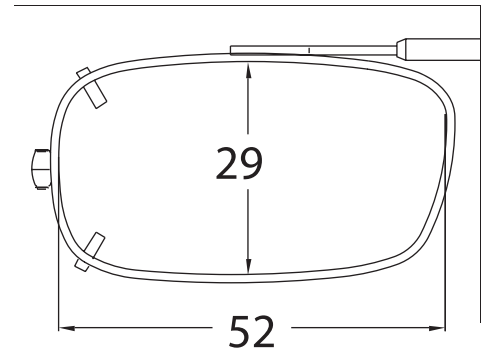

EXX

Sizes: 55, 57

Shade Control® Clip-Ons Fitting Guide

Rectangle

Sizes: 48, 50, 52, 54, 56

DRX

Sizes: 52, 54, 56

Shade Control® Clip-Ons Fitting Guide

Lo-Rectangle

Sizes: 44, 46, 48, 50, 52, 54, 56

SLX

Sizes: 52, 54

Shade Control® Clip-Ons Fitting Guide

Modified Rectangle

Sizes: 46, 48, 50, 52, 54

Almond

Sizes: 48, 50, 52

Shade Control® Clip-Ons Fitting Guide

Tru-Rectangle

Sizes: 48, 50, 52, 54, 56

Cat Eye

Sizes: 48, 50, 52

Shade Control® Clip-Ons Fitting Guide

Slim Rectangle

Sizes: 48, 50, 52, 54, 56

MDX

Sizes: 52, 54

Shade Control® Clip-Ons Fitting Guide

Round

Sizes: 46, 48, 50

Lo-Oval

Sizes: 42, 44, 46, 48, 50