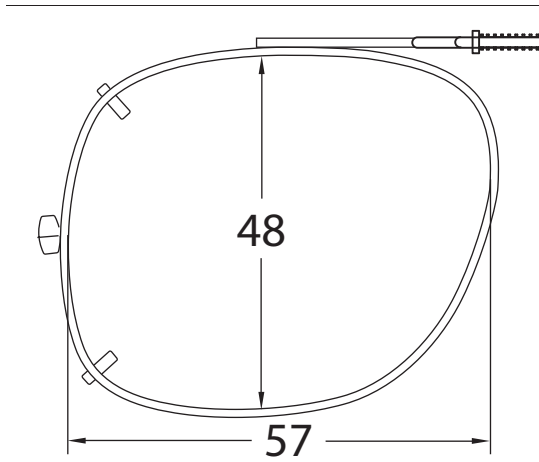

Sizes: 48, 50, 52, 54, 56

MDX

Sizes: 52, 54

Shade Control® Clip-Ons Fitting Guide

Round

Sizes: 46, 48, 50

Lo-Oval

Sizes: 42, 44, 46, 48, 50

Shade Control® Clip-Ons Fitting Guide

Oval

Sizes: 42, 44, 46, 48, 50, 52

Mod Oval

Sizes: 50, 52

SolarClips® Clip-Ons Fitting Guide

Square

Sizes: 54, 56

Round

Sizes: 48, 50

SolarClips® Clip-Ons Fitting Guide

Rectangle

Sizes: 48, 50, 52, 54, 56

SolarClips® Clip-Ons Fitting Guide

Lo-Rectangle

Sizes: 44, 46, 48, 50, 52, 54, 56

SolarClips® Clip-Ons Fitting Guide

Modified Rectangle

Sizes: 48, 50, 52, 54

Lo-Oval

Sizes: 44, 46, 48

SolarClips® Clip-Ons Fitting Guide

Tru-Rectangle

Sizes: 48, 50, 52, 54, 56