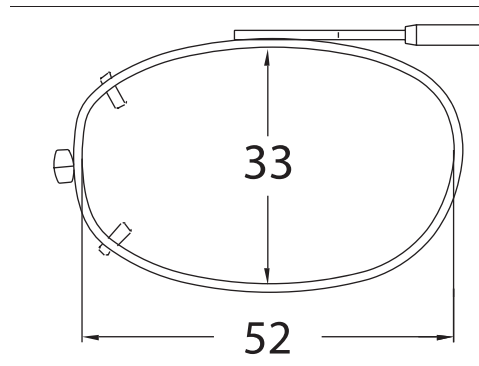

OptiSource™
The Optical Supply Resource

40 Sawgrass Drive, Suite 1 Bellport, NY 11713-1564 USA

1-800-OptiSource (678-4768) www.1-800-OptiSource.com

Shade Control® Clip-Ons Fitting Guide

SQUARE

Sizes: 52, 54, 56, 58

EXX

Sizes: 55, 57

Shade Control® Clip-Ons Fitting Guide

Rectangle

Sizes: 48, 50, 52, 54, 56

DRX

Sizes: 52, 54, 56

Shade Control® Clip-Ons Fitting Guide

Lo-Rectangle

Sizes: 44, 46, 48, 50, 52, 54, 56

SLX

Sizes: 52, 54

Shade Control® Clip-Ons Fitting Guide

Modified Rectangle

Sizes: 46, 48, 50, 52, 54

Almond

Sizes: 48, 50, 52

Shade Control® Clip-Ons Fitting Guide

Tru-Rectangle

Sizes: 48, 50, 52, 54, 56

Cat Eye

Sizes: 48, 50, 52

Shade Control® Clip-Ons Fitting Guide

Slim Rectangle