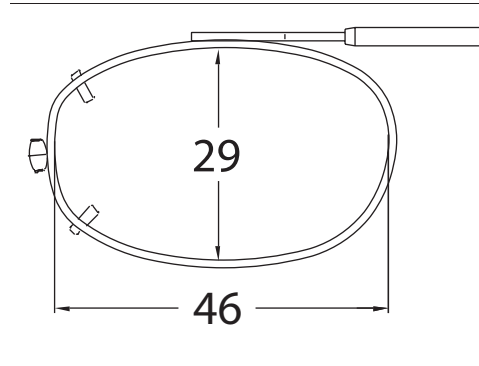

OptiSource™
The Optical Supply Resource

40 Sawgrass Drive, Suite 1 Bellport, NY 11713-1564 USA

1-800-OptiSource (678-4768) www.1-800-OptiSource.com

Shade Control® Clip-Ons Fitting Guide

SQUARE

Sizes: 52, 54, 56, 58

EXX

Sizes: 55, 57

Shade Control® Clip-Ons Fitting Guide

Rectangle

Sizes: 48, 50, 52, 54, 56

DRX

Sizes: 52, 54, 56

Shade Control® Clip-Ons Fitting Guide

Lo-Rectangle

Sizes: 44, 46, 48, 50, 52, 54, 56

SLX

Sizes: 52, 54

Shade Control® Clip-Ons Fitting Guide

Modified Rectangle

Sizes: 46, 48, 50, 52, 54

Almond

Sizes: 48, 50, 52

Shade Control® Clip-Ons Fitting Guide

Tru-Rectangle

Sizes: 48, 50, 52, 54, 56

Cat Eye

Sizes: 48, 50, 52

Shade Control® Clip-Ons Fitting Guide

Slim Rectangle