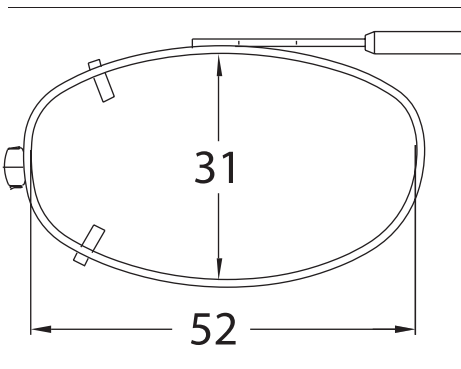

EXX

Sizes: 55, 57

Shade Control® Clip-Ons Fitting Guide

Rectangle

Sizes: 48, 50, 52, 54, 56

DRX

Sizes: 52, 54, 56

Shade Control® Clip-Ons Fitting Guide

Lo-Rectangle

Sizes: 44, 46, 48, 50, 52, 54, 56

SLX

Sizes: 52, 54

Shade Control® Clip-Ons Fitting Guide

Modified Rectangle

Sizes: 46, 48, 50, 52, 54

Almond

Sizes: 48, 50, 52

Shade Control® Clip-Ons Fitting Guide

Tru-Rectangle

Sizes: 48, 50, 52, 54, 56

Cat Eye

Sizes: 48, 50, 52

Shade Control® Clip-Ons Fitting Guide

Slim Rectangle

Sizes: 48, 50, 52, 54, 56

MDX

Sizes: 52, 54

Shade Control® Clip-Ons Fitting Guide

Round

Sizes: 46, 48, 50

Lo-Oval

Sizes: 42, 44, 46, 48, 50