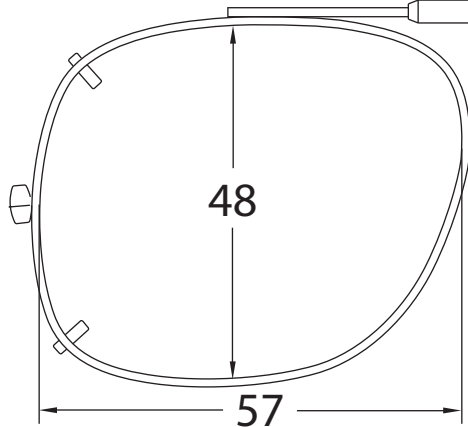

OptiSource™
The Optical Supply Resource

40 Sawgrass Drive, Suite 1 Bellport, NY 11713-1564 USA

1-800-OptiSource (678-4768) www.1-800-OptiSource.com

Shade Control® Clip-Ons Fitting Guide

SQUARE

Sizes: 52, 54, 56, 58

EXX

Sizes: 55, 57

Shade Control® Clip-Ons Fitting Guide

Rectangle

Sizes: 48, 50, 52, 54, 56

DRX

Sizes: 52, 54, 56

Shade Control® Clip-Ons Fitting Guide

Lo-Rectangle

Sizes: 44, 46, 48, 50, 52, 54, 56

SLX

Sizes: 52, 54

Shade Control® Clip-Ons Fitting Guide

Modified Rectangle

Sizes: 46, 48, 50, 52, 54

Almond

Round

Sizes: 48, 50

SolarClips® Clip-Ons Fitting Guide

Rectangle

Sizes: 48, 50, 52, 54, 56

SolarClips® Clip-Ons Fitting Guide

Lo-Rectangle

Sizes: 44, 46, 48, 50, 52, 54, 56