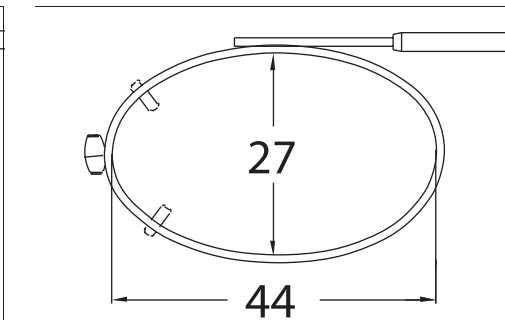

Sizes: 48, 50, 52

Shade Control® Clip-Ons Fitting Guide

Tru-Rectangle

Sizes: 48, 50, 52, 54, 56

Cat Eye

Sizes: 48, 50, 52

Shade Control® Clip-Ons Fitting Guide

Slim Rectangle

Sizes: 48, 50, 52, 54, 56

MDX

Sizes: 52, 54

Shade Control® Clip-Ons Fitting Guide

Round

Sizes: 46, 48, 50

Lo-Oval

Sizes: 42, 44, 46, 48, 50

Shade Control® Clip-Ons Fitting Guide

Oval

Sizes: 42, 44, 46, 48, 50, 52

Mod Oval

Sizes: 50, 52

SolarClips® Clip-Ons Fitting Guide

Square

Sizes: 54, 56

Round

Sizes: 48, 50

SolarClips® Clip-Ons Fitting Guide

Rectangle

Sizes: 48, 50, 52, 54, 56

SolarClips® Clip-Ons Fitting Guide

Lo-Rectangle

Sizes: 44, 46, 48, 50, 52, 54, 56