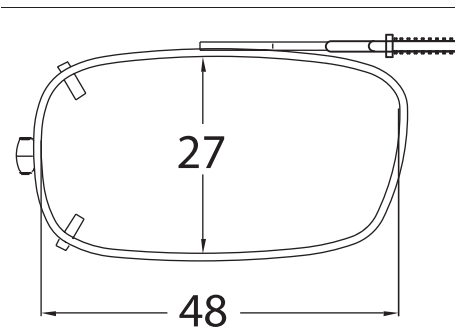

Shade Control® Clip-Ons Fitting Guide

Oval

Sizes: 42, 44, 46, 48, 50, 52

Mod Oval

Sizes: 50, 52

SolarClips® Clip-Ons Fitting Guide

Square

Sizes: 54, 56

Round

Sizes: 48, 50

SolarClips® Clip-Ons Fitting Guide

Rectangle

Sizes: 48, 50, 52, 54, 56

SolarClips® Clip-Ons Fitting Guide

Lo-Rectangle

Sizes: 44, 46, 48, 50, 52, 54, 56

SolarClips® Clip-Ons Fitting Guide

Modified Rectangle

Sizes: 48, 50, 52, 54

Lo-Oval

Sizes: 44, 46, 48

SolarClips® Clip-Ons Fitting Guide

Tru-Rectangle

Sizes: 48, 50, 52, 54, 56

Almond

Sizes: 48, 50, 52

SolarClips® Clip-Ons Fitting Guide

Oval

Sizes: 46, 48, 50

Slim Rectangle

Sizes: 52, 54