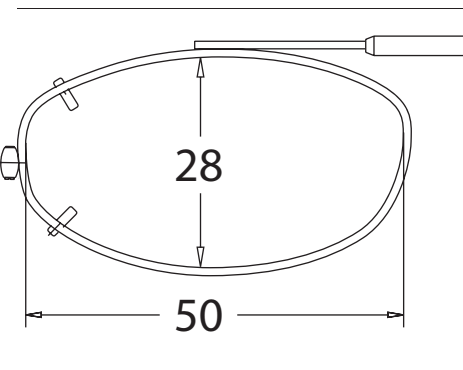

Sizes: 48, 50, 52, 54, 56

MDX

Sizes: 52, 54

Shade Control® Clip-Ons Fitting Guide

Round

Sizes: 46, 48, 50

Lo-Oval

Sizes: 42, 44, 46, 48, 50

Shade Control® Clip-Ons Fitting Guide

Oval

Sizes: 42, 44, 46, 48, 50, 52

Mod Oval

Sizes: 50, 52

SolarClips® Clip-Ons Fitting Guide

Square

Sizes: 54, 56

Round

Sizes: 48, 50

SolarClips® Clip-Ons Fitting Guide

Rectangle

Sizes: 48, 50, 52, 54, 56

SolarClips® Clip-Ons Fitting Guide

Lo-Rectangle

Sizes: 44, 46, 48, 50, 52, 54, 56

SolarClips® Clip-Ons Fitting Guide

Modified Rectangle

Sizes: 48, 50, 52, 54

Lo-Oval

Sizes: 44, 46, 48

SolarClips® Clip-Ons Fitting Guide

Tru-Rectangle

Sizes: 48, 50, 52, 54, 56