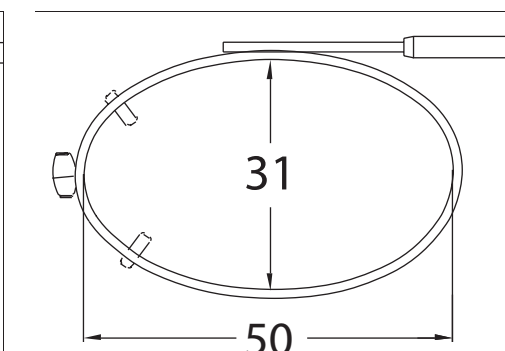

Sizes: 48, 50, 52

Shade Control® Clip-Ons Fitting Guide

Tru-Rectangle

Sizes: 48, 50, 52, 54, 56

Cat Eye

Sizes: 48, 50, 52

Shade Control® Clip-Ons Fitting Guide

Slim Rectangle

Sizes: 48, 50, 52, 54, 56

MDX

Sizes: 52, 54

Shade Control® Clip-Ons Fitting Guide

Round

Sizes: 46, 48, 50

Lo-Oval

Sizes: 42, 44, 46, 48, 50

Shade Control® Clip-Ons Fitting Guide

Oval

Sizes: 42, 44, 46, 48, 50, 52

Mod Oval

Sizes: 50, 52

SolarClips® Clip-Ons Fitting Guide

Square

Sizes: 54, 56

Round

Sizes: 48, 50

SolarClips® Clip-Ons Fitting Guide

Rectangle

Sizes: 48, 50, 52, 54, 56

SolarClips® Clip-Ons Fitting Guide

Lo-Rectangle

Sizes: 44, 46, 48, 50, 52, 54, 56