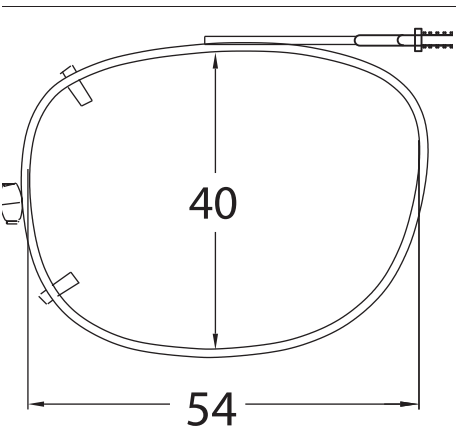

Shade Control® Clip-Ons Fitting Guide

Oval

Sizes: 42, 44, 46, 48, 50, 52

Mod Oval

Sizes: 50, 52

SolarClips® Clip-Ons Fitting Guide

Square

Sizes: 54, 56

Round

Sizes: 48, 50

SolarClips® Clip-Ons Fitting Guide

Rectangle

Sizes: 48, 50, 52, 54, 56

SolarClips® Clip-Ons Fitting Guide

Lo-Rectangle

Sizes: 44, 46, 48, 50, 52, 54, 56

SolarClips® Clip-Ons Fitting Guide

Modified Rectangle

Sizes: 48, 50, 52, 54

Lo-Oval

Sizes: 44, 46, 48

SolarClips® Clip-Ons Fitting Guide

Tru-Rectangle

Sizes: 48, 50, 52, 54, 56

Almond

Sizes: 48, 50, 52

SolarClips® Clip-Ons Fitting Guide

Oval

Sizes: 46, 48, 50

Slim Rectangle

Sizes: 52, 54