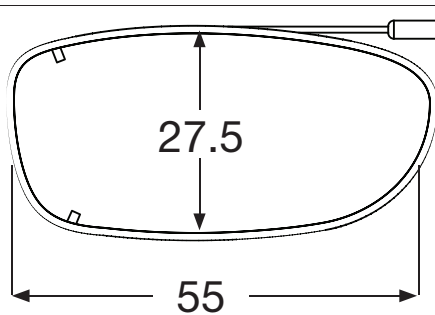

OptiSource™
The Optical Supply Resource

40 Sawgrass Drive, Suite 1 Bellport, NY 11713-1564 USA

1-800-OptiSource (678-4768) www.1-800-OptiSource.com

Shade Control® Clip-Ons Fitting Guide

SQUARE

Sizes: 52, 54, 56, 58

EXX

Sizes: 55, 57

Shade Control® Clip-Ons Fitting Guide

Rectangle

Sizes: 48, 50, 52, 54, 56

DRX

Sizes: 52, 54, 56

Shade Control® Clip-Ons Fitting Guide

Lo-Rectangle

Sizes: 44, 46, 48, 50, 52, 54, 56

SLX

Sizes: 52, 54

Shade Control® Clip-Ons Fitting Guide

Modified Rectangle

Sizes: 46, 48, 50, 52, 54

Almond