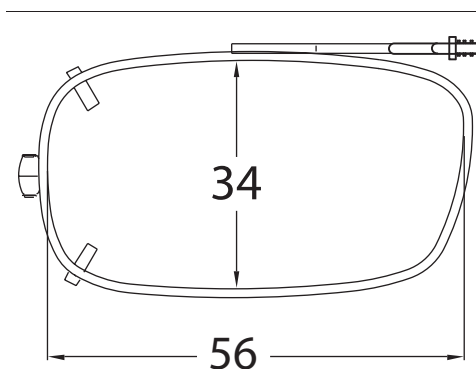

Shade Control® Clip-Ons Fitting Guide

Oval

Sizes: 42, 44, 46, 48, 50, 52

Mod Oval

Sizes: 50, 52

SolarClips® Clip-Ons Fitting Guide

Square

Sizes: 54, 56

Round

Sizes: 48, 50

SolarClips® Clip-Ons Fitting Guide

Rectangle

Sizes: 48, 50, 52, 54, 56

SolarClips® Clip-Ons Fitting Guide

Lo-Rectangle

Sizes: 44, 46, 48, 50, 52, 54, 56

SolarClips® Clip-Ons Fitting Guide

Modified Rectangle

Sizes: 48, 50, 52, 54

Lo-Oval

Sizes: 44, 46, 48

SolarClips® Clip-Ons Fitting Guide

Tru-Rectangle

Sizes: 48, 50, 52, 54, 56

Almond

Sizes: 48, 50, 52

SolarClips® Clip-Ons Fitting Guide

Oval

Sizes: 46, 48, 50

Slim Rectangle

Sizes: 52, 54