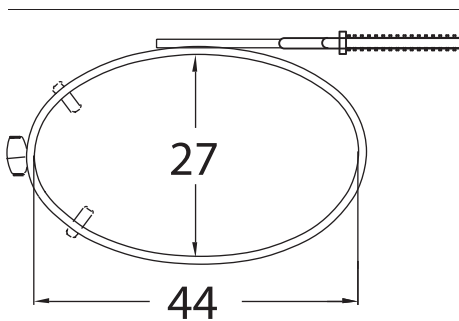

Round

Sizes: 48, 50

SolarClips® Clip-Ons Fitting Guide

Rectangle

Sizes: 48, 50, 52, 54, 56

SolarClips® Clip-Ons Fitting Guide

Lo-Rectangle

Sizes: 44, 46, 48, 50, 52, 54, 56

SolarClips® Clip-Ons Fitting Guide

Modified Rectangle

Sizes: 48, 50, 52, 54

Lo-Oval

Sizes: 44, 46, 48

SolarClips® Clip-Ons Fitting Guide

Tru-Rectangle

Sizes: 48, 50, 52, 54, 56

Almond

Sizes: 48, 50, 52

SolarClips® Clip-Ons Fitting Guide

Oval

Sizes: 46, 48, 50

Slim Rectangle

Sizes: 52, 54