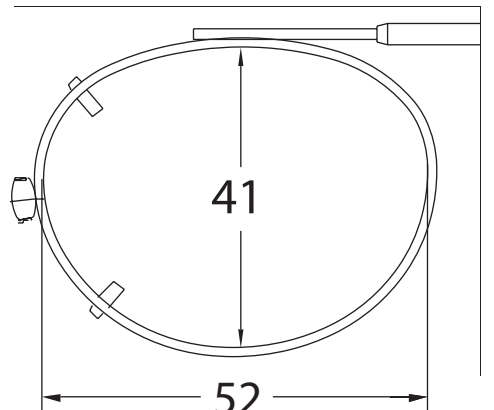

Sizes: 48, 50, 52

Shade Control® Clip-Ons Fitting Guide

Tru-Rectangle

Sizes: 48, 50, 52, 54, 56

Cat Eye

Sizes: 48, 50, 52

Shade Control® Clip-Ons Fitting Guide

Slim Rectangle

Sizes: 48, 50, 52, 54, 56

MDX

Sizes: 52, 54

Shade Control® Clip-Ons Fitting Guide

Round

Sizes: 46, 48, 50

Lo-Oval

Sizes: 42, 44, 46, 48, 50

Shade Control® Clip-Ons Fitting Guide

Oval

Sizes: 42, 44, 46, 48, 50, 52

Mod Oval

Sizes: 50, 52

SolarClips® Clip-Ons Fitting Guide

Square

Sizes: 54, 56

Round

Sizes: 48, 50

SolarClips® Clip-Ons Fitting Guide

Rectangle

Sizes: 48, 50, 52, 54, 56

SolarClips® Clip-Ons Fitting Guide

Lo-Rectangle

Sizes: 44, 46, 48, 50, 52, 54, 56