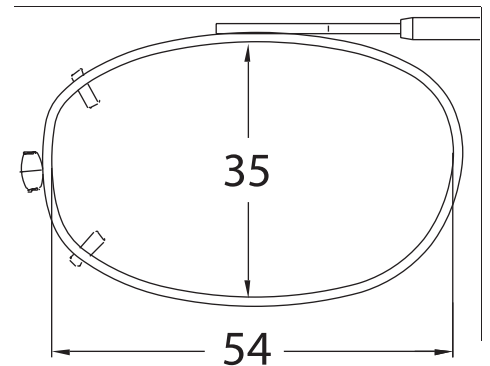

OptiSource™
The Optical Supply Resource

40 Sawgrass Drive, Suite 1 Bellport, NY 11713-1564 USA

1-800-OptiSource (678-4768) www.1-800-OptiSource.com

Shade Control® Clip-Ons Fitting Guide

SQUARE

Sizes: 52, 54, 56, 58

EXX

Sizes: 55, 57

Shade Control® Clip-Ons Fitting Guide

Rectangle

Sizes: 48, 50, 52, 54, 56

DRX

Sizes: 52, 54, 56

Shade Control® Clip-Ons Fitting Guide

Lo-Rectangle

Sizes: 44, 46, 48, 50, 52, 54, 56

SLX

Sizes: 52, 54

Shade Control® Clip-Ons Fitting Guide

Modified Rectangle

Sizes: 46, 48, 50, 52, 54

Almond

Sizes: 48, 50, 52

Shade Control® Clip-Ons Fitting Guide

Tru-Rectangle

Sizes: 48, 50, 52, 54, 56

Cat Eye

Sizes: 48, 50, 52

Shade Control® Clip-Ons Fitting Guide

Slim Rectangle