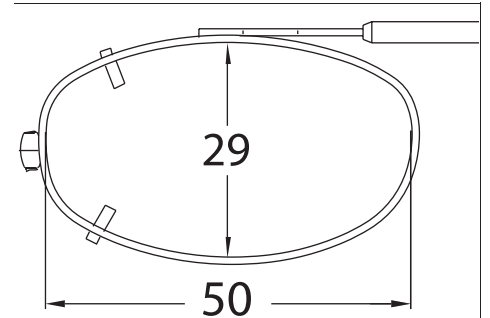

EXX

Sizes: 55, 57

Shade Control® Clip-Ons Fitting Guide

Rectangle

Sizes: 48, 50, 52, 54, 56

DRX

Sizes: 52, 54, 56

Shade Control® Clip-Ons Fitting Guide

Lo-Rectangle

Sizes: 44, 46, 48, 50, 52, 54, 56

SLX

Sizes: 52, 54

Shade Control® Clip-Ons Fitting Guide

Modified Rectangle

Sizes: 46, 48, 50, 52, 54

Almond

Sizes: 48, 50, 52

Shade Control® Clip-Ons Fitting Guide

Tru-Rectangle

Sizes: 48, 50, 52, 54, 56

Cat Eye

Sizes: 48, 50, 52

Shade Control® Clip-Ons Fitting Guide

Slim Rectangle

Sizes: 48, 50, 52, 54, 56

MDX

Sizes: 52, 54

Shade Control® Clip-Ons Fitting Guide

Round

Sizes: 46, 48, 50

Lo-Oval

Sizes: 42, 44, 46, 48, 50