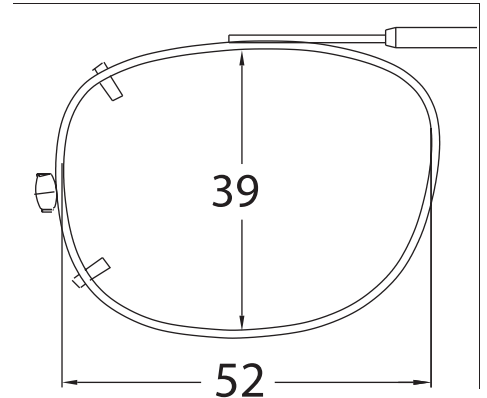

OptiSource™
The Optical Supply Resource

40 Sawgrass Drive, Suite 1 Bellport, NY 11713-1564 USA

1-800-OptiSource (678-4768) www.1-800-OptiSource.com

Shade Control® Clip-Ons Fitting Guide

SQUARE

Sizes: 52, 54, 56, 58

EXX

Sizes: 55, 57

Shade Control® Clip-Ons Fitting Guide

Rectangle

Sizes: 48, 50, 52, 54, 56

DRX

Sizes: 52, 54, 56

Shade Control® Clip-Ons Fitting Guide

Lo-Rectangle

Sizes: 44, 46, 48, 50, 52, 54, 56

SLX

Sizes: 52, 54

Shade Control® Clip-Ons Fitting Guide

Modified Rectangle

Sizes: 46, 48, 50, 52, 54

Almond

Sizes: 48, 50, 52

Shade Control® Clip-Ons Fitting Guide

Tru-Rectangle

Sizes: 48, 50, 52, 54, 56

Cat Eye

Sizes: 48, 50, 52

Shade Control® Clip-Ons Fitting Guide

Slim Rectangle