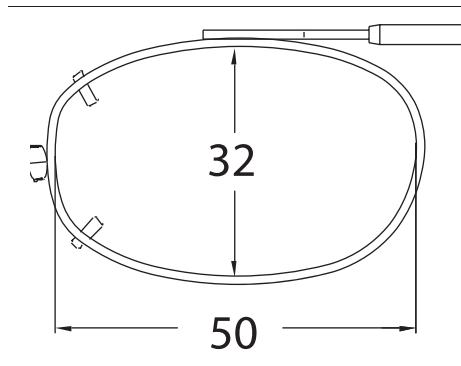

OptiSource™
The Optical Supply Resource

40 Sawgrass Drive, Suite 1 Bellport, NY 11713-1564 USA

1-800-OptiSource (678-4768) www.1-800-OptiSource.com

Shade Control® Clip-Ons Fitting Guide

SQUARE

Sizes: 52, 54, 56, 58

EXX

Sizes: 55, 57

Shade Control® Clip-Ons Fitting Guide

Rectangle

Sizes: 48, 50, 52, 54, 56

DRX

Sizes: 52, 54, 56

Shade Control® Clip-Ons Fitting Guide

Lo-Rectangle

Sizes: 44, 46, 48, 50, 52, 54, 56

SLX

Sizes: 52, 54

Shade Control® Clip-Ons Fitting Guide

Modified Rectangle

Sizes: 46, 48, 50, 52, 54

Almond

Sizes: 48, 50, 52

Shade Control® Clip-Ons Fitting Guide

Tru-Rectangle

Sizes: 48, 50, 52, 54, 56

Cat Eye

Sizes: 48, 50, 52

Shade Control® Clip-Ons Fitting Guide

Slim Rectangle