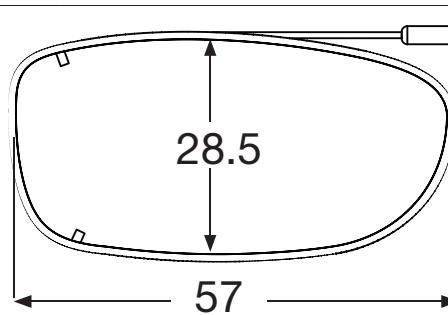

OptiSource™
The Optical Supply Resource

40 Sawgrass Drive, Suite 1 Bellport, NY 11713-1564 USA

1-800-OptiSource (678-4768) www.1-800-OptiSource.com

Shade Control® Clip-Ons Fitting Guide

SQUARE

Sizes: 52, 54, 56, 58

EXX

Sizes: 55, 57

Shade Control® Clip-Ons Fitting Guide

Rectangle

Sizes: 48, 50, 52, 54, 56

DRX

Sizes: 52, 54, 56

Shade Control® Clip-Ons Fitting Guide

Lo-Rectangle

Sizes: 44, 46, 48, 50, 52, 54, 56

SLX

Sizes: 52, 54

Shade Control® Clip-Ons Fitting Guide

Modified Rectangle

Sizes: 46, 48, 50, 52, 54

Almond