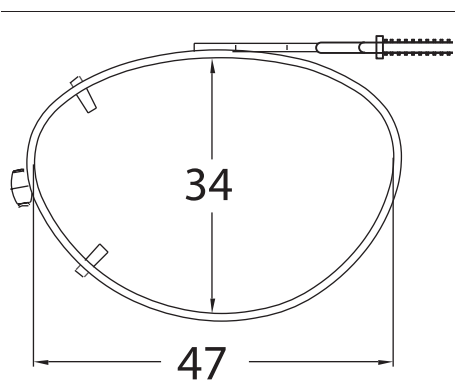

Shade Control® Clip-Ons Fitting Guide

Oval

Sizes: 42, 44, 46, 48, 50, 52

Mod Oval

Sizes: 50, 52

SolarClips® Clip-Ons Fitting Guide

Square

Sizes: 54, 56

Round

Sizes: 48, 50

SolarClips® Clip-Ons Fitting Guide

Rectangle

Sizes: 48, 50, 52, 54, 56

SolarClips® Clip-Ons Fitting Guide

Lo-Rectangle

Sizes: 44, 46, 48, 50, 52, 54, 56

SolarClips® Clip-Ons Fitting Guide

Modified Rectangle

Sizes: 48, 50, 52, 54

Lo-Oval

Sizes: 44, 46, 48

SolarClips® Clip-Ons Fitting Guide

Tru-Rectangle

Sizes: 48, 50, 52, 54, 56

Almond

Sizes: 48, 50, 52

SolarClips® Clip-Ons Fitting Guide

Oval

Sizes: 46, 48, 50

Slim Rectangle

Sizes: 52, 54