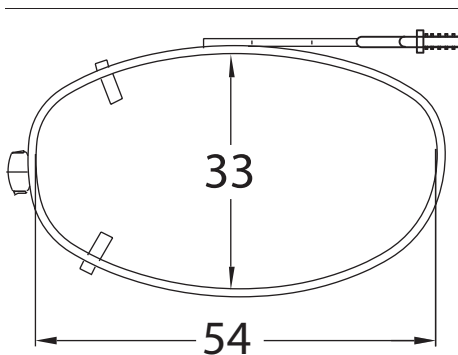

Shade Control® Clip-Ons Fitting Guide

Oval

Sizes: 42, 44, 46, 48, 50, 52

Mod Oval

Sizes: 50, 52

SolarClips® Clip-Ons Fitting Guide

Square

Sizes: 54, 56

Round

Sizes: 48, 50

SolarClips® Clip-Ons Fitting Guide

Rectangle

Sizes: 48, 50, 52, 54, 56

SolarClips® Clip-Ons Fitting Guide

Lo-Rectangle

Sizes: 44, 46, 48, 50, 52, 54, 56

SolarClips® Clip-Ons Fitting Guide

Modified Rectangle

Sizes: 48, 50, 52, 54

Lo-Oval

Sizes: 44, 46, 48

SolarClips® Clip-Ons Fitting Guide

Tru-Rectangle

Sizes: 48, 50, 52, 54, 56

Almond

Sizes: 48, 50, 52

SolarClips® Clip-Ons Fitting Guide

Oval

Sizes: 46, 48, 50

Slim Rectangle

Sizes: 52, 54