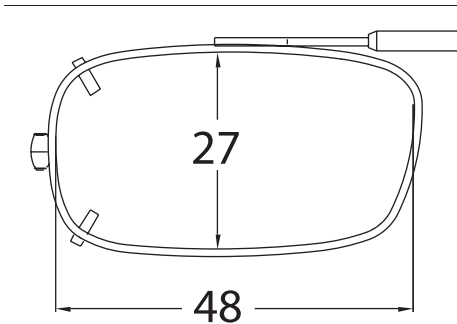

EXX

Sizes: 55, 57

Shade Control® Clip-Ons Fitting Guide

Rectangle

Sizes: 48, 50, 52, 54, 56

DRX

Sizes: 52, 54, 56

Shade Control® Clip-Ons Fitting Guide

Lo-Rectangle

Sizes: 44, 46, 48, 50, 52, 54, 56

SLX

Sizes: 52, 54

Shade Control® Clip-Ons Fitting Guide

Modified Rectangle

Sizes: 46, 48, 50, 52, 54

Almond

Sizes: 48, 50, 52

Shade Control® Clip-Ons Fitting Guide

Tru-Rectangle

Sizes: 48, 50, 52, 54, 56

Cat Eye

Sizes: 48, 50, 52

Shade Control® Clip-Ons Fitting Guide

Slim Rectangle

Sizes: 48, 50, 52, 54, 56

MDX

Sizes: 52, 54

Shade Control® Clip-Ons Fitting Guide

Round

Sizes: 46, 48, 50

Lo-Oval

Sizes: 42, 44, 46, 48, 50