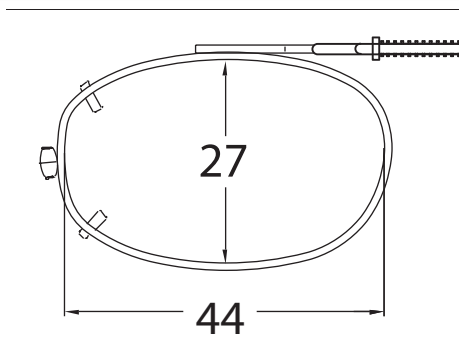

Shade Control® Clip-Ons Fitting Guide

Oval

Sizes: 42, 44, 46, 48, 50, 52

Mod Oval

Sizes: 50, 52

SolarClips® Clip-Ons Fitting Guide

Square

Sizes: 54, 56

Round

Sizes: 48, 50

SolarClips® Clip-Ons Fitting Guide

Rectangle

Sizes: 48, 50, 52, 54, 56

SolarClips® Clip-Ons Fitting Guide

Lo-Rectangle

Sizes: 44, 46, 48, 50, 52, 54, 56

SolarClips® Clip-Ons Fitting Guide

Modified Rectangle

Sizes: 48, 50, 52, 54

Lo-Oval

Sizes: 44, 46, 48

SolarClips® Clip-Ons Fitting Guide

Tru-Rectangle

Sizes: 48, 50, 52, 54, 56

Almond

Sizes: 48, 50, 52

SolarClips® Clip-Ons Fitting Guide

Oval

Sizes: 46, 48, 50

Slim Rectangle

Sizes: 52, 54