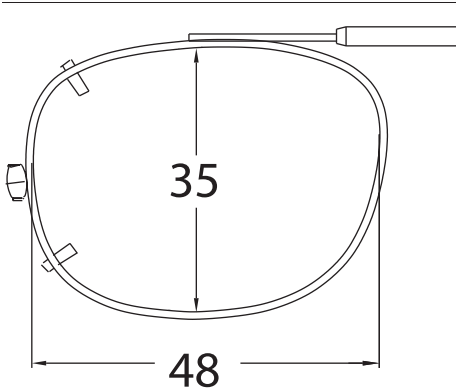

Shade Control® Clip-Ons Fitting Guide

Oval

Sizes: 42, 44, 46, 48, 50, 52

Mod Oval

Sizes: 50, 52

SolarClips® Clip-Ons Fitting Guide

Square

Sizes: 54, 56

Round

Sizes: 48, 50

SolarClips® Clip-Ons Fitting Guide

Rectangle

Sizes: 48, 50, 52, 54, 56

SolarClips® Clip-Ons Fitting Guide

Lo-Rectangle

Sizes: 44, 46, 48, 50, 52, 54, 56

SolarClips® Clip-Ons Fitting Guide

Modified Rectangle

Sizes: 48, 50, 52, 54

Lo-Oval

Sizes: 44, 46, 48

SolarClips® Clip-Ons Fitting Guide

Tru-Rectangle

Sizes: 48, 50, 52, 54, 56

Almond

Sizes: 48, 50, 52

SolarClips® Clip-Ons Fitting Guide

Oval

Sizes: 46, 48, 50

Slim Rectangle

Sizes: 52, 54