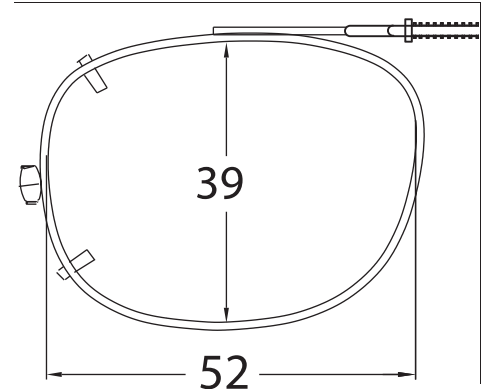

Shade Control® Clip-Ons Fitting Guide

Oval

Sizes: 42, 44, 46, 48, 50, 52

Mod Oval

Sizes: 50, 52

SolarClips® Clip-Ons Fitting Guide

Square

Sizes: 54, 56

Round

Sizes: 48, 50

SolarClips® Clip-Ons Fitting Guide

Rectangle

Sizes: 48, 50, 52, 54, 56

SolarClips® Clip-Ons Fitting Guide

Lo-Rectangle

Sizes: 44, 46, 48, 50, 52, 54, 56

SolarClips® Clip-Ons Fitting Guide

Modified Rectangle

Sizes: 48, 50, 52, 54

Lo-Oval

Sizes: 44, 46, 48

SolarClips® Clip-Ons Fitting Guide

Tru-Rectangle

Sizes: 48, 50, 52, 54, 56

Almond

Sizes: 48, 50, 52

SolarClips® Clip-Ons Fitting Guide

Oval

Sizes: 46, 48, 50

Slim Rectangle

Sizes: 52, 54