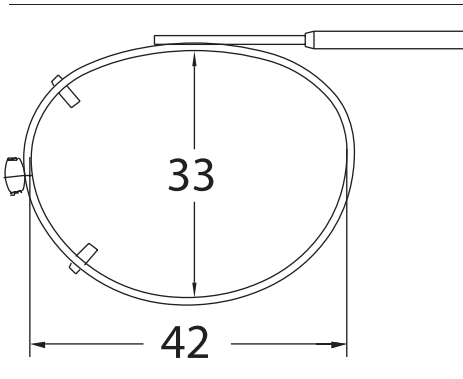

Sizes: 48, 50, 52

Shade Control® Clip-Ons Fitting Guide

Tru-Rectangle

Sizes: 48, 50, 52, 54, 56

Cat Eye

Sizes: 48, 50, 52

Shade Control® Clip-Ons Fitting Guide

Slim Rectangle

Sizes: 48, 50, 52, 54, 56

MDX

Sizes: 52, 54

Shade Control® Clip-Ons Fitting Guide

Round

Sizes: 46, 48, 50

Lo-Oval

Sizes: 42, 44, 46, 48, 50

Shade Control® Clip-Ons Fitting Guide

Oval

Sizes: 42, 44, 46, 48, 50, 52

Mod Oval

Sizes: 50, 52

SolarClips® Clip-Ons Fitting Guide

Square

Sizes: 54, 56

Round

Sizes: 48, 50

SolarClips® Clip-Ons Fitting Guide

Rectangle

Sizes: 48, 50, 52, 54, 56

SolarClips® Clip-Ons Fitting Guide

Lo-Rectangle

Sizes: 44, 46, 48, 50, 52, 54, 56