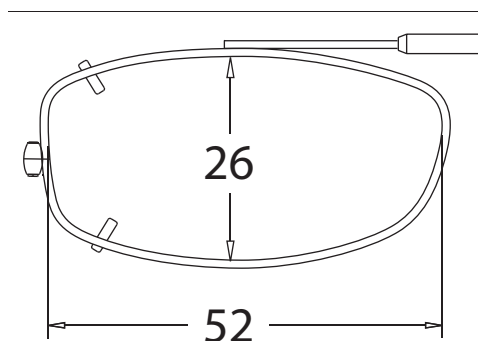

OptiSource™
The Optical Supply Resource

40 Sawgrass Drive, Suite 1 Bellport, NY 11713-1564 USA

1-800-OptiSource (678-4768) www.1-800-OptiSource.com

Shade Control® Clip-Ons Fitting Guide

SQUARE

Sizes: 52, 54, 56, 58

EXX

Sizes: 55, 57

Shade Control® Clip-Ons Fitting Guide

Rectangle

Sizes: 48, 50, 52, 54, 56

DRX

Sizes: 52, 54, 56

Shade Control® Clip-Ons Fitting Guide

Lo-Rectangle

Sizes: 44, 46, 48, 50, 52, 54, 56

SLX

Sizes: 52, 54

Shade Control® Clip-Ons Fitting Guide

Modified Rectangle

Sizes: 46, 48, 50, 52, 54

Almond

Sizes: 48, 50, 52

Shade Control® Clip-Ons Fitting Guide

Tru-Rectangle

Sizes: 48, 50, 52, 54, 56

Cat Eye

Sizes: 48, 50, 52

Shade Control® Clip-Ons Fitting Guide

Slim Rectangle