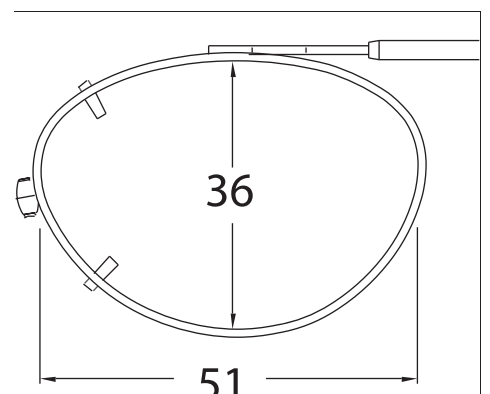

EXX

Sizes: 55, 57

Shade Control® Clip-Ons Fitting Guide

Rectangle

Sizes: 48, 50, 52, 54, 56

DRX

Sizes: 52, 54, 56

Shade Control® Clip-Ons Fitting Guide

Lo-Rectangle

Sizes: 44, 46, 48, 50, 52, 54, 56

SLX

Sizes: 52, 54

Shade Control® Clip-Ons Fitting Guide

Modified Rectangle

Sizes: 46, 48, 50, 52, 54

Almond

Sizes: 48, 50, 52

Shade Control® Clip-Ons Fitting Guide

Tru-Rectangle

Sizes: 48, 50, 52, 54, 56

Cat Eye

Sizes: 48, 50, 52

Shade Control® Clip-Ons Fitting Guide

Slim Rectangle

Sizes: 48, 50, 52, 54, 56

MDX

Sizes: 52, 54

Shade Control® Clip-Ons Fitting Guide

Round

Sizes: 46, 48, 50

Lo-Oval

Sizes: 42, 44, 46, 48, 50