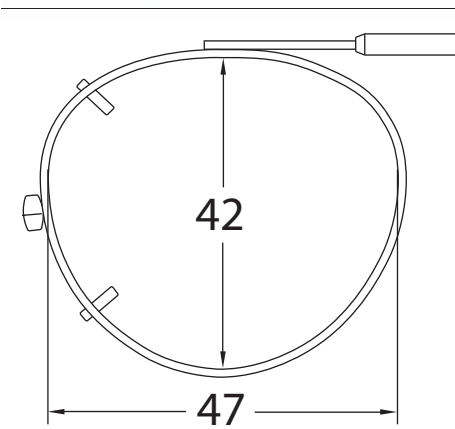

Sizes: 48, 50, 52

Shade Control® Clip-Ons Fitting Guide

Tru-Rectangle

Sizes: 48, 50, 52, 54, 56

Cat Eye

Sizes: 48, 50, 52

Shade Control® Clip-Ons Fitting Guide

Slim Rectangle

Sizes: 48, 50, 52, 54, 56

MDX

Sizes: 52, 54

Shade Control® Clip-Ons Fitting Guide

Round

Sizes: 46, 48, 50

Lo-Oval

Sizes: 42, 44, 46, 48, 50

Shade Control® Clip-Ons Fitting Guide

Oval

Sizes: 42, 44, 46, 48, 50, 52

Mod Oval

Sizes: 50, 52

SolarClips® Clip-Ons Fitting Guide

Square

Sizes: 54, 56

Round

Sizes: 48, 50

SolarClips® Clip-Ons Fitting Guide

Rectangle

Sizes: 48, 50, 52, 54, 56

SolarClips® Clip-Ons Fitting Guide

Lo-Rectangle

Sizes: 44, 46, 48, 50, 52, 54, 56