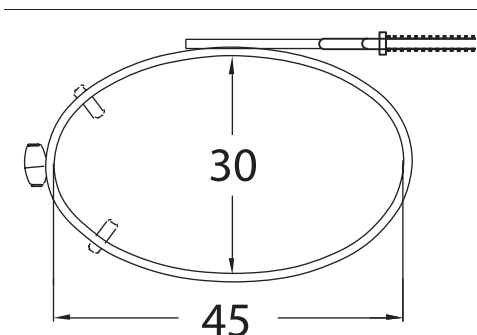

Round

Sizes: 48, 50

SolarClips® Clip-Ons Fitting Guide

Rectangle

Sizes: 48, 50, 52, 54, 56

SolarClips® Clip-Ons Fitting Guide

Lo-Rectangle

Sizes: 44, 46, 48, 50, 52, 54, 56

SolarClips® Clip-Ons Fitting Guide

Modified Rectangle

Sizes: 48, 50, 52, 54

Lo-Oval

Sizes: 44, 46, 48

SolarClips® Clip-Ons Fitting Guide

Tru-Rectangle

Sizes: 48, 50, 52, 54, 56

Almond

Sizes: 48, 50, 52

SolarClips® Clip-Ons Fitting Guide

Oval

Sizes: 46, 48, 50

Slim Rectangle

Sizes: 52, 54