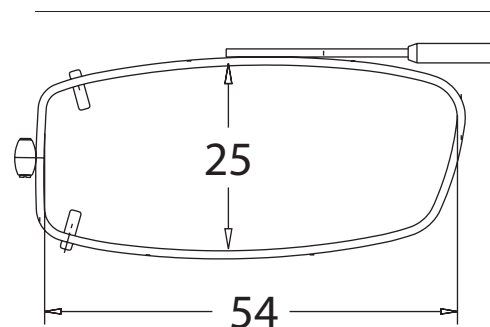

EXX

Sizes: 55, 57

Shade Control® Clip-Ons Fitting Guide

Rectangle

Sizes: 48, 50, 52, 54, 56

DRX

Sizes: 52, 54, 56

Shade Control® Clip-Ons Fitting Guide

Lo-Rectangle

Sizes: 44, 46, 48, 50, 52, 54, 56

SLX

Sizes: 52, 54

Shade Control® Clip-Ons Fitting Guide

Modified Rectangle

Sizes: 46, 48, 50, 52, 54

Almond

Sizes: 48, 50, 52

Shade Control® Clip-Ons Fitting Guide

Tru-Rectangle

Sizes: 48, 50, 52, 54, 56

Cat Eye

Sizes: 48, 50, 52

Shade Control® Clip-Ons Fitting Guide

Slim Rectangle

Sizes: 48, 50, 52, 54, 56

MDX

Sizes: 52, 54

Shade Control® Clip-Ons Fitting Guide

Round

Sizes: 46, 48, 50

Lo-Oval

Sizes: 42, 44, 46, 48, 50