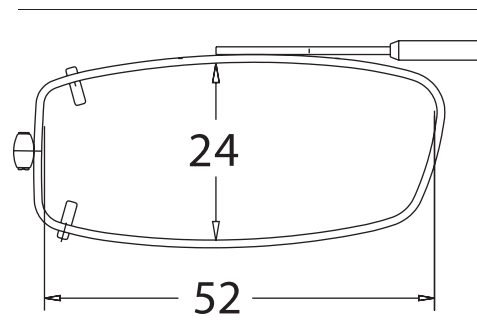

EXX

Sizes: 55, 57

Shade Control® Clip-Ons Fitting Guide

Rectangle

Sizes: 48, 50, 52, 54, 56

DRX

Sizes: 52, 54, 56

Shade Control® Clip-Ons Fitting Guide

Lo-Rectangle

Sizes: 44, 46, 48, 50, 52, 54, 56

SLX

Sizes: 52, 54

Shade Control® Clip-Ons Fitting Guide

Modified Rectangle

Sizes: 46, 48, 50, 52, 54

Almond

Sizes: 48, 50, 52

Shade Control® Clip-Ons Fitting Guide

Tru-Rectangle

Sizes: 48, 50, 52, 54, 56

Cat Eye

Sizes: 48, 50, 52

Shade Control® Clip-Ons Fitting Guide

Slim Rectangle

Sizes: 48, 50, 52, 54, 56

MDX

Sizes: 52, 54

Shade Control® Clip-Ons Fitting Guide

Round

Sizes: 46, 48, 50

Lo-Oval

Sizes: 42, 44, 46, 48, 50