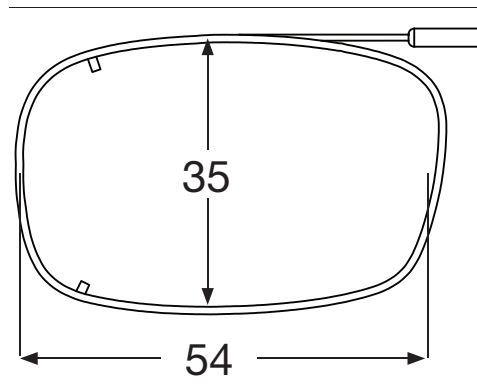

OptiSource™
The Optical Supply Resource

40 Sawgrass Drive, Suite 1 Bellport, NY 11713-1564 USA

1-800-OptiSource (678-4768) www.1-800-OptiSource.com

Shade Control® Clip-Ons Fitting Guide

SQUARE

Sizes: 52, 54, 56, 58

EXX

Sizes: 55, 57

Shade Control® Clip-Ons Fitting Guide

Rectangle

Sizes: 48, 50, 52, 54, 56

DRX

Sizes: 52, 54, 56

Shade Control® Clip-Ons Fitting Guide

Lo-Rectangle

Sizes: 44, 46, 48, 50, 52, 54, 56

SLX

Sizes: 52, 54

Shade Control® Clip-Ons Fitting Guide

Modified Rectangle

Sizes: 46, 48, 50, 52, 54

Almond

Sizes: 48, 50, 52

Shade Control® Clip-Ons Fitting Guide

Tru-Rectangle

Sizes: 48, 50, 52, 54, 56

Cat Eye

Sizes: 48, 50, 52

Shade Control® Clip-Ons Fitting Guide

Slim Rectangle