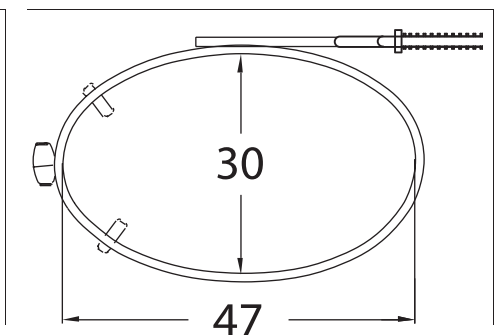

Round

Sizes: 48, 50

SolarClips® Clip-Ons Fitting Guide

Rectangle

Sizes: 48, 50, 52, 54, 56

SolarClips® Clip-Ons Fitting Guide

Lo-Rectangle

Sizes: 44, 46, 48, 50, 52, 54, 56

SolarClips® Clip-Ons Fitting Guide

Modified Rectangle

Sizes: 48, 50, 52, 54

Lo-Oval

Sizes: 44, 46, 48

SolarClips® Clip-Ons Fitting Guide

Tru-Rectangle

Sizes: 48, 50, 52, 54, 56

Almond

Sizes: 48, 50, 52

SolarClips® Clip-Ons Fitting Guide

Oval

Sizes: 46, 48, 50

Slim Rectangle

Sizes: 52, 54