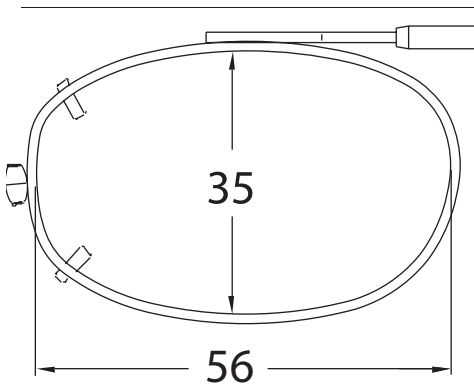

OptiSource™
The Optical Supply Resource

40 Sawgrass Drive, Suite 1 Bellport, NY 11713-1564 USA

1-800-OptiSource (678-4768) www.1-800-OptiSource.com

Shade Control® Clip-Ons Fitting Guide

SQUARE

Sizes: 52, 54, 56, 58

EXX

Sizes: 55, 57

Shade Control® Clip-Ons Fitting Guide

Rectangle

Sizes: 48, 50, 52, 54, 56

DRX

Sizes: 52, 54, 56

Shade Control® Clip-Ons Fitting Guide

Lo-Rectangle

Sizes: 44, 46, 48, 50, 52, 54, 56

SLX

Sizes: 52, 54

Shade Control® Clip-Ons Fitting Guide

Modified Rectangle

Sizes: 46, 48, 50, 52, 54

Almond

Sizes: 48, 50, 52

Shade Control® Clip-Ons Fitting Guide

Tru-Rectangle

Sizes: 48, 50, 52, 54, 56

Cat Eye

Sizes: 48, 50, 52

Shade Control® Clip-Ons Fitting Guide

Slim Rectangle