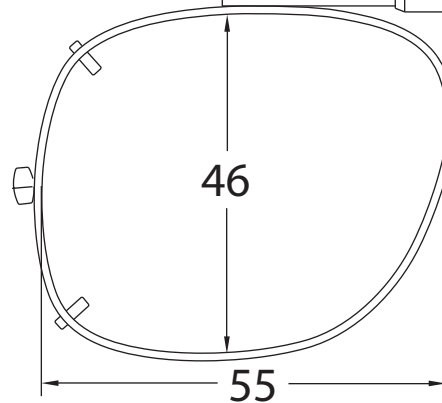

OptiSource™
The Optical Supply Resource

40 Sawgrass Drive, Suite 1 Bellport, NY 11713-1564 USA

1-800-OptiSource (678-4768) www.1-800-OptiSource.com

Shade Control® Clip-Ons Fitting Guide

SQUARE

Sizes: 52, 54, 56, 58

EXX

Sizes: 55, 57

Shade Control® Clip-Ons Fitting Guide

Rectangle

Sizes: 48, 50, 52, 54, 56

DRX

Sizes: 52, 54, 56

Shade Control® Clip-Ons Fitting Guide

Lo-Rectangle

Sizes: 44, 46, 48, 50, 52, 54, 56

SLX

Sizes: 52, 54

Shade Control® Clip-Ons Fitting Guide

Modified Rectangle

Sizes: 46, 48, 50, 52, 54

Almond

Round

Sizes: 48, 50

SolarClips® Clip-Ons Fitting Guide

Rectangle

Sizes: 48, 50, 52, 54, 56

SolarClips® Clip-Ons Fitting Guide

Lo-Rectangle

Sizes: 44, 46, 48, 50, 52, 54, 56