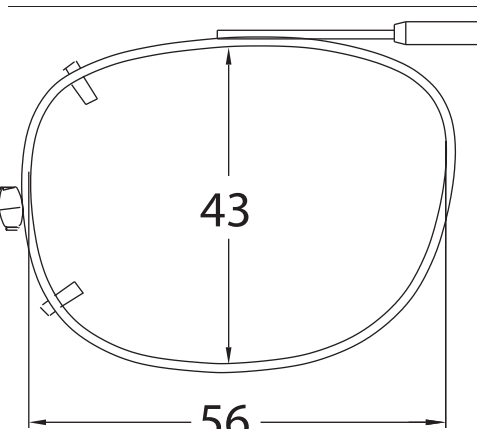

Shade Control® Clip-Ons Fitting Guide

Oval

Sizes: 42, 44, 46, 48, 50, 52

Mod Oval

Sizes: 50, 52

SolarClips® Clip-Ons Fitting Guide

Square

Sizes: 54, 56

Round

Sizes: 48, 50

SolarClips® Clip-Ons Fitting Guide

Rectangle

Sizes: 48, 50, 52, 54, 56

SolarClips® Clip-Ons Fitting Guide

Lo-Rectangle

Sizes: 44, 46, 48, 50, 52, 54, 56

SolarClips® Clip-Ons Fitting Guide

Modified Rectangle

Sizes: 48, 50, 52, 54

Lo-Oval

Sizes: 44, 46, 48

SolarClips® Clip-Ons Fitting Guide

Tru-Rectangle

Sizes: 48, 50, 52, 54, 56

Almond

Sizes: 48, 50, 52

SolarClips® Clip-Ons Fitting Guide

Oval

Sizes: 46, 48, 50

Slim Rectangle

Sizes: 52, 54