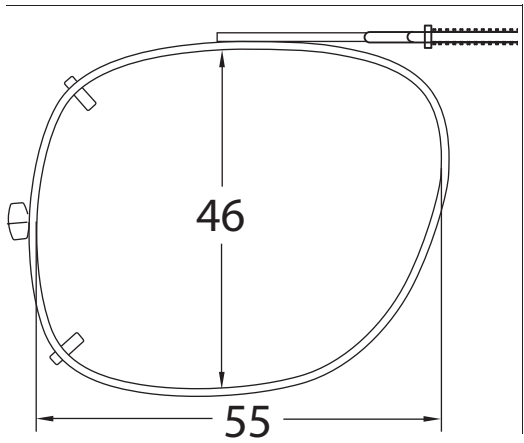

Sizes: 48, 50, 52, 54, 56

MDX

Sizes: 52, 54

Shade Control® Clip-Ons Fitting Guide

Round

Sizes: 46, 48, 50

Lo-Oval

Sizes: 42, 44, 46, 48, 50

Shade Control® Clip-Ons Fitting Guide

Oval

Sizes: 42, 44, 46, 48, 50, 52

Mod Oval

Sizes: 50, 52

SolarClips® Clip-Ons Fitting Guide

Square

Sizes: 54, 56

Round

Sizes: 48, 50

SolarClips® Clip-Ons Fitting Guide

Rectangle

Sizes: 48, 50, 52, 54, 56

SolarClips® Clip-Ons Fitting Guide

Lo-Rectangle

Sizes: 44, 46, 48, 50, 52, 54, 56

SolarClips® Clip-Ons Fitting Guide

Modified Rectangle

Sizes: 48, 50, 52, 54

Lo-Oval

Sizes: 44, 46, 48

SolarClips® Clip-Ons Fitting Guide

Tru-Rectangle

Sizes: 48, 50, 52, 54, 56