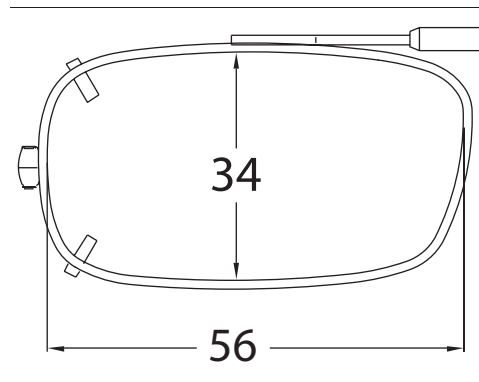

EXX

Sizes: 55, 57

Shade Control® Clip-Ons Fitting Guide

Rectangle

Sizes: 48, 50, 52, 54, 56

DRX

Sizes: 52, 54, 56

Shade Control® Clip-Ons Fitting Guide

Lo-Rectangle

Sizes: 44, 46, 48, 50, 52, 54, 56

SLX

Sizes: 52, 54

Shade Control® Clip-Ons Fitting Guide

Modified Rectangle

Sizes: 46, 48, 50, 52, 54

Almond

Sizes: 48, 50, 52

Shade Control® Clip-Ons Fitting Guide

Tru-Rectangle

Sizes: 48, 50, 52, 54, 56

Cat Eye

Sizes: 48, 50, 52

Shade Control® Clip-Ons Fitting Guide

Slim Rectangle

Sizes: 48, 50, 52, 54, 56

MDX

Sizes: 52, 54

Shade Control® Clip-Ons Fitting Guide

Round

Sizes: 46, 48, 50

Lo-Oval

Sizes: 42, 44, 46, 48, 50