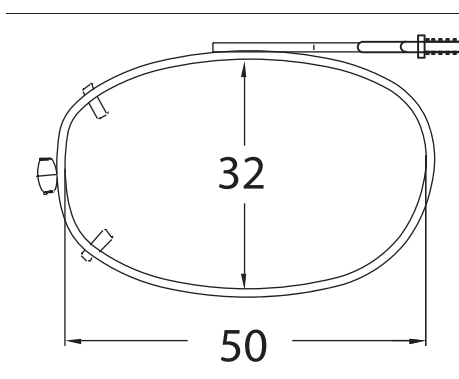

Shade Control® Clip-Ons Fitting Guide

Oval

Sizes: 42, 44, 46, 48, 50, 52

Mod Oval

Sizes: 50, 52

SolarClips® Clip-Ons Fitting Guide

Square

Sizes: 54, 56

Round

Sizes: 48, 50

SolarClips® Clip-Ons Fitting Guide

Rectangle

Sizes: 48, 50, 52, 54, 56

SolarClips® Clip-Ons Fitting Guide

Lo-Rectangle

Sizes: 44, 46, 48, 50, 52, 54, 56

SolarClips® Clip-Ons Fitting Guide

Modified Rectangle

Sizes: 48, 50, 52, 54

Lo-Oval

Sizes: 44, 46, 48

SolarClips® Clip-Ons Fitting Guide

Tru-Rectangle

Sizes: 48, 50, 52, 54, 56

Almond

Sizes: 48, 50, 52

SolarClips® Clip-Ons Fitting Guide

Oval

Sizes: 46, 48, 50

Slim Rectangle

Sizes: 52, 54