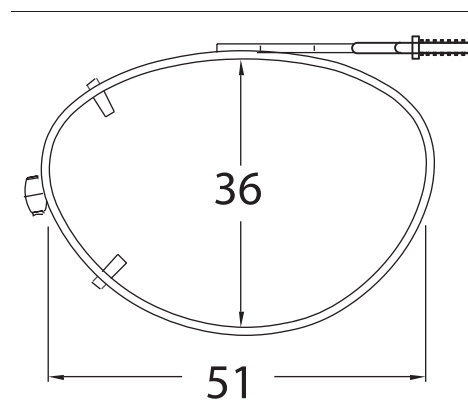

Shade Control® Clip-Ons Fitting Guide

Oval

Sizes: 42, 44, 46, 48, 50, 52

Mod Oval

Sizes: 50, 52

SolarClips® Clip-Ons Fitting Guide

Square

Sizes: 54, 56

Round

Sizes: 48, 50

SolarClips® Clip-Ons Fitting Guide

Rectangle

Sizes: 48, 50, 52, 54, 56

SolarClips® Clip-Ons Fitting Guide

Lo-Rectangle

Sizes: 44, 46, 48, 50, 52, 54, 56

SolarClips® Clip-Ons Fitting Guide

Modified Rectangle

Sizes: 48, 50, 52, 54

Lo-Oval

Sizes: 44, 46, 48

SolarClips® Clip-Ons Fitting Guide

Tru-Rectangle

Sizes: 48, 50, 52, 54, 56

Almond

Sizes: 48, 50, 52

SolarClips® Clip-Ons Fitting Guide

Oval

Sizes: 46, 48, 50

Slim Rectangle

Sizes: 52, 54