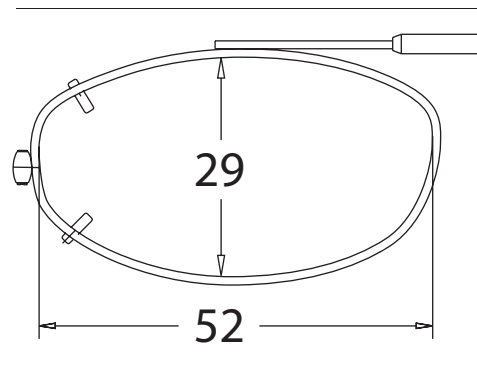

Sizes: 48, 50, 52, 54, 56

MDX

Sizes: 52, 54

Shade Control® Clip-Ons Fitting Guide

Round

Sizes: 46, 48, 50

Lo-Oval

Sizes: 42, 44, 46, 48, 50

Shade Control® Clip-Ons Fitting Guide

Oval

Sizes: 42, 44, 46, 48, 50, 52

Mod Oval

Sizes: 50, 52

SolarClips® Clip-Ons Fitting Guide

Square

Sizes: 54, 56

Round

Sizes: 48, 50

SolarClips® Clip-Ons Fitting Guide

Rectangle

Sizes: 48, 50, 52, 54, 56

SolarClips® Clip-Ons Fitting Guide

Lo-Rectangle

Sizes: 44, 46, 48, 50, 52, 54, 56

SolarClips® Clip-Ons Fitting Guide

Modified Rectangle

Sizes: 48, 50, 52, 54

Lo-Oval

Sizes: 44, 46, 48

SolarClips® Clip-Ons Fitting Guide

Tru-Rectangle

Sizes: 48, 50, 52, 54, 56