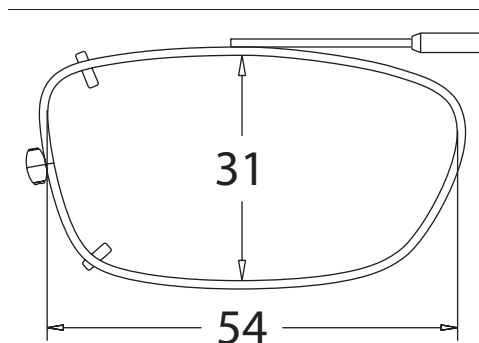

Lo-Rectangle

Sizes: 44, 46, 48, 50, 52, 54, 56

SLX

Sizes: 52, 54

Shade Control® Clip-Ons Fitting Guide

Modified Rectangle

Sizes: 46, 48, 50, 52, 54

Almond

Sizes: 48, 50, 52

Shade Control® Clip-Ons Fitting Guide

Tru-Rectangle

Sizes: 48, 50, 52, 54, 56

Cat Eye

Sizes: 48, 50, 52

Shade Control® Clip-Ons Fitting Guide

Slim Rectangle

Sizes: 48, 50, 52, 54, 56

MDX

Sizes: 52, 54

Shade Control® Clip-Ons Fitting Guide

Round

Sizes: 46, 48, 50

Lo-Oval

Sizes: 42, 44, 46, 48, 50

Round

Sizes: 48, 50

SolarClips® Clip-Ons Fitting Guide

Rectangle

Sizes: 48, 50, 52, 54, 56

SolarClips® Clip-Ons Fitting Guide

Lo-Rectangle

Sizes: 44, 46, 48, 50, 52, 54, 56