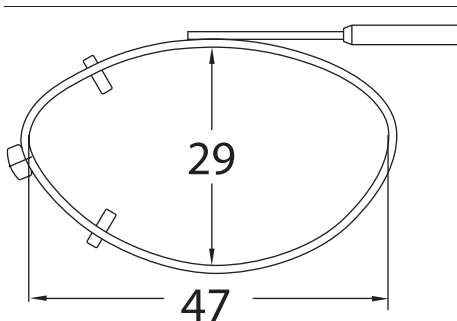

EXX

Sizes: 55, 57

Shade Control® Clip-Ons Fitting Guide

Rectangle

Sizes: 48, 50, 52, 54, 56

DRX

Sizes: 52, 54, 56

Shade Control® Clip-Ons Fitting Guide

Lo-Rectangle

Sizes: 44, 46, 48, 50, 52, 54, 56

SLX

Sizes: 52, 54

Shade Control® Clip-Ons Fitting Guide

Modified Rectangle

Sizes: 46, 48, 50, 52, 54

Almond

Sizes: 48, 50, 52

Shade Control® Clip-Ons Fitting Guide

Tru-Rectangle

Sizes: 48, 50, 52, 54, 56

Cat Eye

Sizes: 48, 50, 52

Shade Control® Clip-Ons Fitting Guide

Slim Rectangle

Sizes: 48, 50, 52, 54, 56

MDX

Sizes: 52, 54

Shade Control® Clip-Ons Fitting Guide

Round

Sizes: 46, 48, 50

Lo-Oval

Sizes: 42, 44, 46, 48, 50