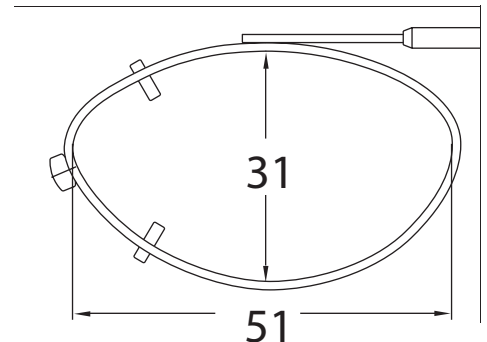

Lo-Rectangle

Sizes: 44, 46, 48, 50, 52, 54, 56

SLX

Sizes: 52, 54

Shade Control® Clip-Ons Fitting Guide

Modified Rectangle

Sizes: 46, 48, 50, 52, 54

Almond

Sizes: 48, 50, 52

Shade Control® Clip-Ons Fitting Guide

Tru-Rectangle

Sizes: 48, 50, 52, 54, 56

Cat Eye

Sizes: 48, 50, 52

Shade Control® Clip-Ons Fitting Guide

Slim Rectangle

Sizes: 48, 50, 52, 54, 56

MDX

Sizes: 52, 54

Shade Control® Clip-Ons Fitting Guide

Round

Sizes: 46, 48, 50

Lo-Oval

Sizes: 42, 44, 46, 48, 50

Round

Sizes: 48, 50

SolarClips® Clip-Ons Fitting Guide

Rectangle

Sizes: 48, 50, 52, 54, 56

SolarClips® Clip-Ons Fitting Guide

Lo-Rectangle

Sizes: 44, 46, 48, 50, 52, 54, 56