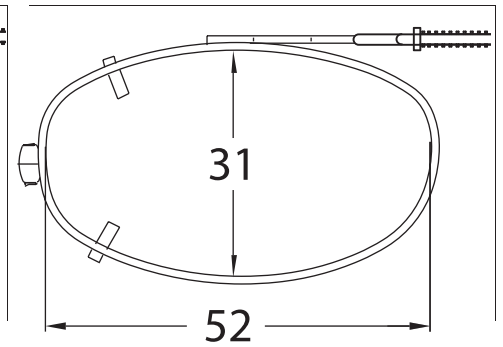

Shade Control® Clip-Ons Fitting Guide

Oval

Sizes: 42, 44, 46, 48, 50, 52

Mod Oval

Sizes: 50, 52

SolarClips® Clip-Ons Fitting Guide

Square

Sizes: 54, 56

Round

Sizes: 48, 50

SolarClips® Clip-Ons Fitting Guide

Rectangle

Sizes: 48, 50, 52, 54, 56

SolarClips® Clip-Ons Fitting Guide

Lo-Rectangle

Sizes: 44, 46, 48, 50, 52, 54, 56

SolarClips® Clip-Ons Fitting Guide

Modified Rectangle

Sizes: 48, 50, 52, 54

Lo-Oval

Sizes: 44, 46, 48

SolarClips® Clip-Ons Fitting Guide

Tru-Rectangle

Sizes: 48, 50, 52, 54, 56

Almond

Sizes: 48, 50, 52

SolarClips® Clip-Ons Fitting Guide

Oval

Sizes: 46, 48, 50

Slim Rectangle

Sizes: 52, 54