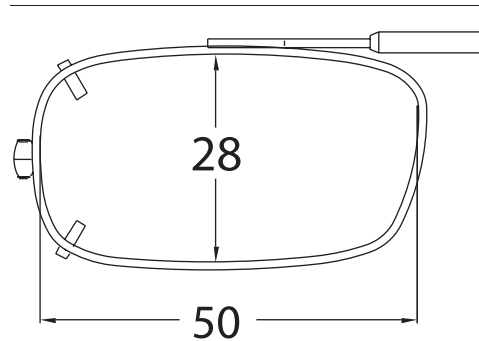

EXX

Sizes: 55, 57

Shade Control® Clip-Ons Fitting Guide

Rectangle

Sizes: 48, 50, 52, 54, 56

DRX

Sizes: 52, 54, 56

Shade Control® Clip-Ons Fitting Guide

Lo-Rectangle

Sizes: 44, 46, 48, 50, 52, 54, 56

SLX

Sizes: 52, 54

Shade Control® Clip-Ons Fitting Guide

Modified Rectangle

Sizes: 46, 48, 50, 52, 54

Almond

Sizes: 48, 50, 52

Shade Control® Clip-Ons Fitting Guide

Tru-Rectangle

Sizes: 48, 50, 52, 54, 56

Cat Eye

Sizes: 48, 50, 52

Shade Control® Clip-Ons Fitting Guide

Slim Rectangle

Sizes: 48, 50, 52, 54, 56

MDX

Sizes: 52, 54

Shade Control® Clip-Ons Fitting Guide

Round

Sizes: 46, 48, 50

Lo-Oval

Sizes: 42, 44, 46, 48, 50