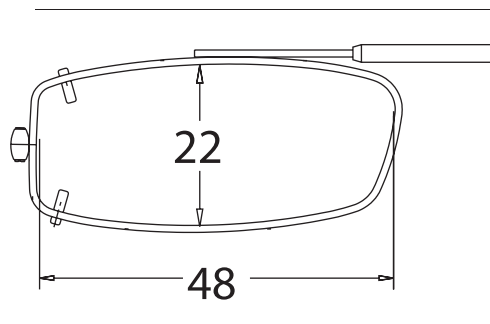

EXX

Sizes: 55, 57

Shade Control® Clip-Ons Fitting Guide

Rectangle

Sizes: 48, 50, 52, 54, 56

DRX

Sizes: 52, 54, 56

Shade Control® Clip-Ons Fitting Guide

Lo-Rectangle

Sizes: 44, 46, 48, 50, 52, 54, 56

SLX

Sizes: 52, 54

Shade Control® Clip-Ons Fitting Guide

Modified Rectangle

Sizes: 46, 48, 50, 52, 54

Almond

Sizes: 48, 50, 52

Shade Control® Clip-Ons Fitting Guide

Tru-Rectangle

Sizes: 48, 50, 52, 54, 56

Cat Eye

Sizes: 48, 50, 52

Shade Control® Clip-Ons Fitting Guide

Slim Rectangle

Sizes: 48, 50, 52, 54, 56

MDX

Sizes: 52, 54

Shade Control® Clip-Ons Fitting Guide

Round

Sizes: 46, 48, 50

Lo-Oval

Sizes: 42, 44, 46, 48, 50