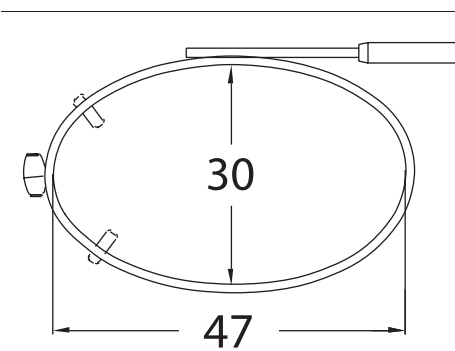

Sizes: 48, 50, 52

Shade Control® Clip-Ons Fitting Guide

Tru-Rectangle

Sizes: 48, 50, 52, 54, 56

Cat Eye

Sizes: 48, 50, 52

Shade Control® Clip-Ons Fitting Guide

Slim Rectangle

Sizes: 48, 50, 52, 54, 56

MDX

Sizes: 52, 54

Shade Control® Clip-Ons Fitting Guide

Round

Sizes: 46, 48, 50

Lo-Oval

Sizes: 42, 44, 46, 48, 50

Shade Control® Clip-Ons Fitting Guide

Oval

Sizes: 42, 44, 46, 48, 50, 52

Mod Oval

Sizes: 50, 52

SolarClips® Clip-Ons Fitting Guide

Square

Sizes: 54, 56

Round

Sizes: 48, 50

SolarClips® Clip-Ons Fitting Guide

Rectangle

Sizes: 48, 50, 52, 54, 56

SolarClips® Clip-Ons Fitting Guide

Lo-Rectangle

Sizes: 44, 46, 48, 50, 52, 54, 56