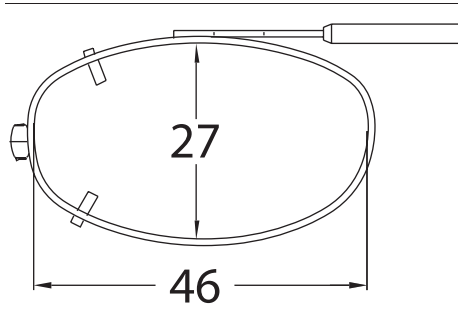

EXX

Sizes: 55, 57

Shade Control® Clip-Ons Fitting Guide

Rectangle

Sizes: 48, 50, 52, 54, 56

DRX

Sizes: 52, 54, 56

Shade Control® Clip-Ons Fitting Guide

Lo-Rectangle

Sizes: 44, 46, 48, 50, 52, 54, 56

SLX

Sizes: 52, 54

Shade Control® Clip-Ons Fitting Guide

Modified Rectangle

Sizes: 46, 48, 50, 52, 54

Almond

Sizes: 48, 50, 52

Shade Control® Clip-Ons Fitting Guide

Tru-Rectangle

Sizes: 48, 50, 52, 54, 56

Cat Eye

Sizes: 48, 50, 52

Shade Control® Clip-Ons Fitting Guide

Slim Rectangle

Sizes: 48, 50, 52, 54, 56

MDX

Sizes: 52, 54

Shade Control® Clip-Ons Fitting Guide

Round

Sizes: 46, 48, 50

Lo-Oval

Sizes: 42, 44, 46, 48, 50