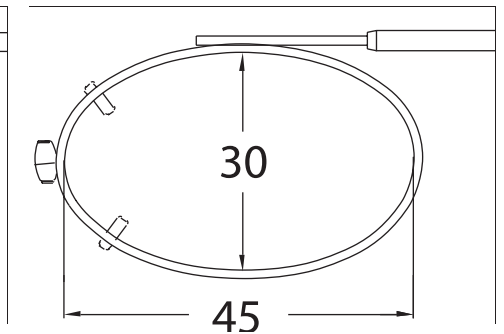

Sizes: 48, 50, 52

Shade Control® Clip-Ons Fitting Guide

Tru-Rectangle

Sizes: 48, 50, 52, 54, 56

Cat Eye

Sizes: 48, 50, 52

Shade Control® Clip-Ons Fitting Guide

Slim Rectangle

Sizes: 48, 50, 52, 54, 56

MDX

Sizes: 52, 54

Shade Control® Clip-Ons Fitting Guide

Round

Sizes: 46, 48, 50

Lo-Oval

Sizes: 42, 44, 46, 48, 50

Shade Control® Clip-Ons Fitting Guide

Oval

Sizes: 42, 44, 46, 48, 50, 52

Mod Oval

Sizes: 50, 52

SolarClips® Clip-Ons Fitting Guide

Square

Sizes: 54, 56

Round

Sizes: 48, 50

SolarClips® Clip-Ons Fitting Guide

Rectangle

Sizes: 48, 50, 52, 54, 56

SolarClips® Clip-Ons Fitting Guide

Lo-Rectangle

Sizes: 44, 46, 48, 50, 52, 54, 56