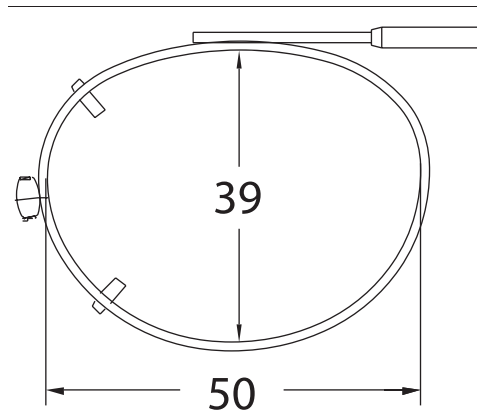

Sizes: 48, 50, 52

Shade Control® Clip-Ons Fitting Guide

Tru-Rectangle

Sizes: 48, 50, 52, 54, 56

Cat Eye

Sizes: 48, 50, 52

Shade Control® Clip-Ons Fitting Guide

Slim Rectangle

Sizes: 48, 50, 52, 54, 56

MDX

Sizes: 52, 54

Shade Control® Clip-Ons Fitting Guide

Round

Sizes: 46, 48, 50

Lo-Oval

Sizes: 42, 44, 46, 48, 50

Shade Control® Clip-Ons Fitting Guide

Oval

Sizes: 42, 44, 46, 48, 50, 52

Mod Oval

Sizes: 50, 52

SolarClips® Clip-Ons Fitting Guide

Square

Sizes: 54, 56

Round

Sizes: 48, 50

SolarClips® Clip-Ons Fitting Guide

Rectangle

Sizes: 48, 50, 52, 54, 56

SolarClips® Clip-Ons Fitting Guide

Lo-Rectangle

Sizes: 44, 46, 48, 50, 52, 54, 56