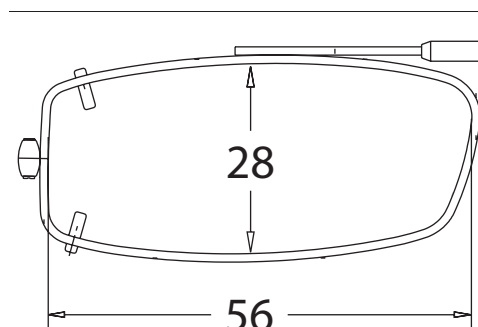

EXX

Sizes: 55, 57

Shade Control® Clip-Ons Fitting Guide

Rectangle

Sizes: 48, 50, 52, 54, 56

DRX

Sizes: 52, 54, 56

Shade Control® Clip-Ons Fitting Guide

Lo-Rectangle

Sizes: 44, 46, 48, 50, 52, 54, 56

SLX

Sizes: 52, 54

Shade Control® Clip-Ons Fitting Guide

Modified Rectangle

Sizes: 46, 48, 50, 52, 54

Almond

Sizes: 48, 50, 52

Shade Control® Clip-Ons Fitting Guide

Tru-Rectangle

Sizes: 48, 50, 52, 54, 56

Cat Eye

Sizes: 48, 50, 52

Shade Control® Clip-Ons Fitting Guide

Slim Rectangle

Sizes: 48, 50, 52, 54, 56

MDX

Sizes: 52, 54

Shade Control® Clip-Ons Fitting Guide

Round

Sizes: 46, 48, 50

Lo-Oval

Sizes: 42, 44, 46, 48, 50