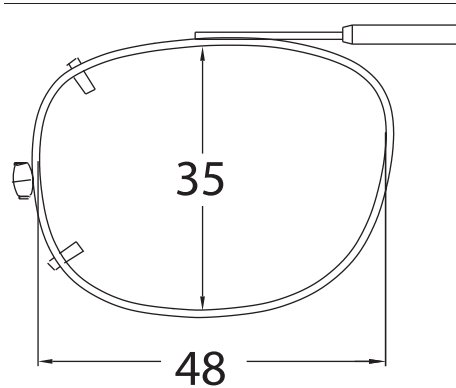

OptiSource™
The Optical Supply Resource

40 Sawgrass Drive, Suite 1 Bellport, NY 11713-1564 USA

1-800-OptiSource (678-4768) www.1-800-OptiSource.com

Shade Control® Clip-Ons Fitting Guide

SQUARE

Sizes: 52, 54, 56, 58

EXX

Sizes: 55, 57

Shade Control® Clip-Ons Fitting Guide

Rectangle

Sizes: 48, 50, 52, 54, 56

DRX

Sizes: 52, 54, 56

Shade Control® Clip-Ons Fitting Guide

Lo-Rectangle

Sizes: 44, 46, 48, 50, 52, 54, 56

SLX

Sizes: 52, 54

Shade Control® Clip-Ons Fitting Guide

Modified Rectangle

Sizes: 46, 48, 50, 52, 54

Almond

Sizes: 48, 50, 52

Shade Control® Clip-Ons Fitting Guide

Tru-Rectangle

Sizes: 48, 50, 52, 54, 56

Cat Eye

Sizes: 48, 50, 52

Shade Control® Clip-Ons Fitting Guide

Slim Rectangle