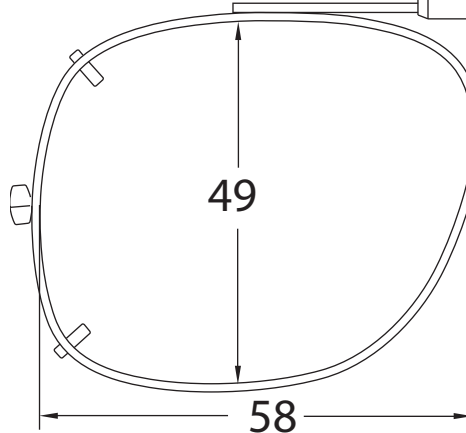

OptiSource™
The Optical Supply Resource

40 Sawgrass Drive, Suite 1 Bellport, NY 11713-1564 USA

1-800-OptiSource (678-4768) www.1-800-OptiSource.com

Shade Control® Clip-Ons Fitting Guide

SQUARE

Sizes: 52, 54, 56, 58

EXX

Sizes: 55, 57

Shade Control® Clip-Ons Fitting Guide

Rectangle

Sizes: 48, 50, 52, 54, 56

DRX

Sizes: 52, 54, 56

Shade Control® Clip-Ons Fitting Guide

Lo-Rectangle

Sizes: 44, 46, 48, 50, 52, 54, 56

SLX

Sizes: 52, 54

Shade Control® Clip-Ons Fitting Guide

Modified Rectangle

Sizes: 46, 48, 50, 52, 54

Almond

Round

Sizes: 48, 50

SolarClips® Clip-Ons Fitting Guide

Rectangle

Sizes: 48, 50, 52, 54, 56

SolarClips® Clip-Ons Fitting Guide

Lo-Rectangle

Sizes: 44, 46, 48, 50, 52, 54, 56