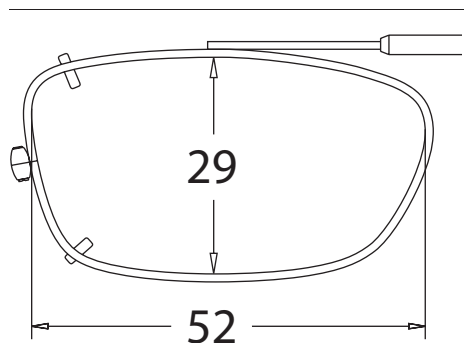

EXX

Sizes: 55, 57

Shade Control® Clip-Ons Fitting Guide

Rectangle

Sizes: 48, 50, 52, 54, 56

DRX

Sizes: 52, 54, 56

Shade Control® Clip-Ons Fitting Guide

Lo-Rectangle

Sizes: 44, 46, 48, 50, 52, 54, 56

SLX

Sizes: 52, 54

Shade Control® Clip-Ons Fitting Guide

Modified Rectangle

Sizes: 46, 48, 50, 52, 54

Almond

Sizes: 48, 50, 52

Shade Control® Clip-Ons Fitting Guide

Tru-Rectangle

Sizes: 48, 50, 52, 54, 56

Cat Eye

Sizes: 48, 50, 52

Shade Control® Clip-Ons Fitting Guide

Slim Rectangle

Sizes: 48, 50, 52, 54, 56

MDX

Sizes: 52, 54

Shade Control® Clip-Ons Fitting Guide

Round

Sizes: 46, 48, 50

Lo-Oval

Sizes: 42, 44, 46, 48, 50