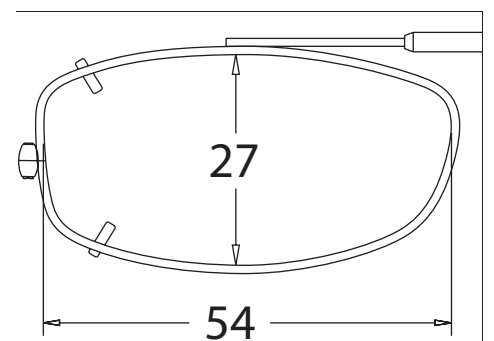

OptiSource™
The Optical Supply Resource

40 Sawgrass Drive, Suite 1 Bellport, NY 11713-1564 USA

1-800-OptiSource (678-4768) www.1-800-OptiSource.com

Shade Control® Clip-Ons Fitting Guide

SQUARE

Sizes: 52, 54, 56, 58

EXX

Sizes: 55, 57

Shade Control® Clip-Ons Fitting Guide

Rectangle

Sizes: 48, 50, 52, 54, 56

DRX

Sizes: 52, 54, 56

Shade Control® Clip-Ons Fitting Guide

Lo-Rectangle

Sizes: 44, 46, 48, 50, 52, 54, 56

SLX

Sizes: 52, 54

Shade Control® Clip-Ons Fitting Guide

Modified Rectangle

Sizes: 46, 48, 50, 52, 54

Almond

Sizes: 48, 50, 52

Shade Control® Clip-Ons Fitting Guide

Tru-Rectangle

Sizes: 48, 50, 52, 54, 56

Cat Eye

Sizes: 48, 50, 52

Shade Control® Clip-Ons Fitting Guide

Slim Rectangle