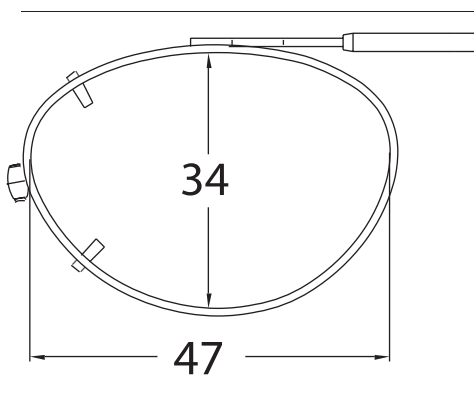

EXX

Sizes: 55, 57

Shade Control® Clip-Ons Fitting Guide

Rectangle

Sizes: 48, 50, 52, 54, 56

DRX

Sizes: 52, 54, 56

Shade Control® Clip-Ons Fitting Guide

Lo-Rectangle

Sizes: 44, 46, 48, 50, 52, 54, 56

SLX

Sizes: 52, 54

Shade Control® Clip-Ons Fitting Guide

Modified Rectangle

Sizes: 46, 48, 50, 52, 54

Almond

Sizes: 48, 50, 52

Shade Control® Clip-Ons Fitting Guide

Tru-Rectangle

Sizes: 48, 50, 52, 54, 56

Cat Eye

Sizes: 48, 50, 52

Shade Control® Clip-Ons Fitting Guide

Slim Rectangle

Sizes: 48, 50, 52, 54, 56

MDX

Sizes: 52, 54

Shade Control® Clip-Ons Fitting Guide

Round

Sizes: 46, 48, 50

Lo-Oval

Sizes: 42, 44, 46, 48, 50