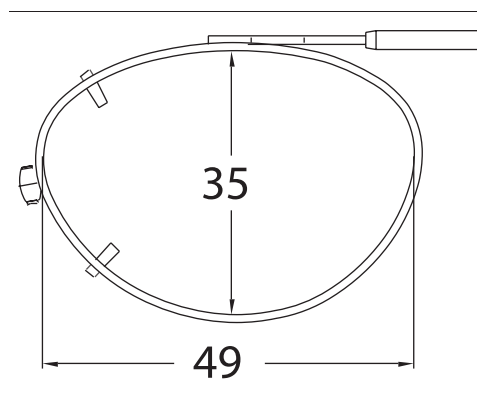

EXX

Sizes: 55, 57

Shade Control® Clip-Ons Fitting Guide

Rectangle

Sizes: 48, 50, 52, 54, 56

DRX

Sizes: 52, 54, 56

Shade Control® Clip-Ons Fitting Guide

Lo-Rectangle

Sizes: 44, 46, 48, 50, 52, 54, 56

SLX

Sizes: 52, 54

Shade Control® Clip-Ons Fitting Guide

Modified Rectangle

Sizes: 46, 48, 50, 52, 54

Almond

Sizes: 48, 50, 52

Shade Control® Clip-Ons Fitting Guide

Tru-Rectangle

Sizes: 48, 50, 52, 54, 56

Cat Eye

Sizes: 48, 50, 52

Shade Control® Clip-Ons Fitting Guide

Slim Rectangle

Sizes: 48, 50, 52, 54, 56

MDX

Sizes: 52, 54

Shade Control® Clip-Ons Fitting Guide

Round

Sizes: 46, 48, 50

Lo-Oval

Sizes: 42, 44, 46, 48, 50