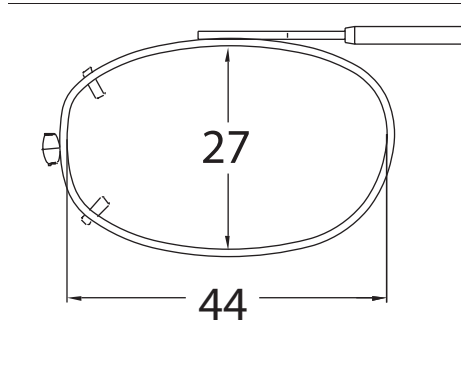

OptiSource™
The Optical Supply Resource

40 Sawgrass Drive, Suite 1 Bellport, NY 11713-1564 USA

1-800-OptiSource (678-4768) www.1-800-OptiSource.com

Shade Control® Clip-Ons Fitting Guide

SQUARE

Sizes: 52, 54, 56, 58

EXX

Sizes: 55, 57

Shade Control® Clip-Ons Fitting Guide

Rectangle

Sizes: 48, 50, 52, 54, 56

DRX

Sizes: 52, 54, 56

Shade Control® Clip-Ons Fitting Guide

Lo-Rectangle

Sizes: 44, 46, 48, 50, 52, 54, 56

SLX

Sizes: 52, 54

Shade Control® Clip-Ons Fitting Guide

Modified Rectangle

Sizes: 46, 48, 50, 52, 54

Almond

Sizes: 48, 50, 52

Shade Control® Clip-Ons Fitting Guide

Tru-Rectangle

Sizes: 48, 50, 52, 54, 56

Cat Eye

Sizes: 48, 50, 52

Shade Control® Clip-Ons Fitting Guide

Slim Rectangle