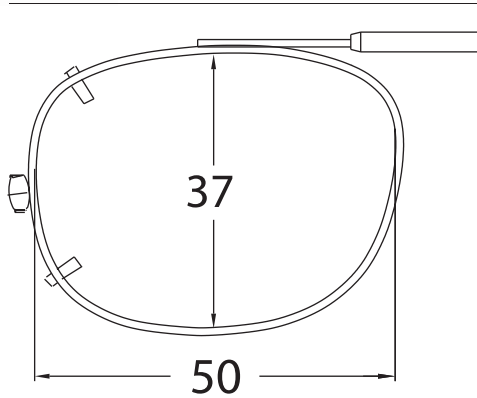

OptiSource™
The Optical Supply Resource

40 Sawgrass Drive, Suite 1 Bellport, NY 11713-1564 USA

1-800-OptiSource (678-4768) www.1-800-OptiSource.com

Shade Control® Clip-Ons Fitting Guide

SQUARE

Sizes: 52, 54, 56, 58

EXX

Sizes: 55, 57

Shade Control® Clip-Ons Fitting Guide

Rectangle

Sizes: 48, 50, 52, 54, 56

DRX

Sizes: 52, 54, 56

Shade Control® Clip-Ons Fitting Guide

Lo-Rectangle

Sizes: 44, 46, 48, 50, 52, 54, 56

SLX

Sizes: 52, 54

Shade Control® Clip-Ons Fitting Guide

Modified Rectangle

Sizes: 46, 48, 50, 52, 54

Almond

Sizes: 48, 50, 52

Shade Control® Clip-Ons Fitting Guide

Tru-Rectangle

Sizes: 48, 50, 52, 54, 56

Cat Eye

Sizes: 48, 50, 52

Shade Control® Clip-Ons Fitting Guide

Slim Rectangle