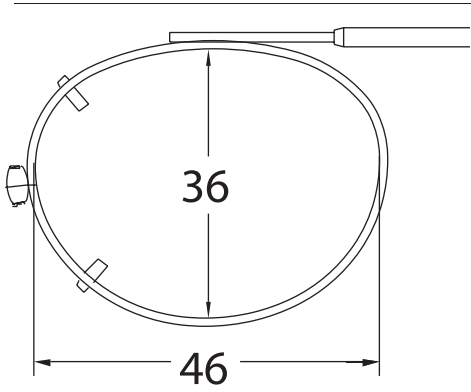

Sizes: 48, 50, 52

Shade Control® Clip-Ons Fitting Guide

Tru-Rectangle

Sizes: 48, 50, 52, 54, 56

Cat Eye

Sizes: 48, 50, 52

Shade Control® Clip-Ons Fitting Guide

Slim Rectangle

Round

Sizes: 48, 50

SolarClips® Clip-Ons Fitting Guide

Rectangle

Sizes: 48, 50, 52, 54, 56

SolarClips® Clip-Ons Fitting Guide

Lo-Rectangle

Sizes: 44, 46, 48, 50, 52, 54, 56

SolarClips® Clip-Ons Fitting Guide

Modified Rectangle

Sizes: 48, 50, 52, 54

Lo-Oval

Sizes: 44, 46, 48

SolarClips® Clip-Ons Fitting Guide

Tru-Rectangle

Sizes: 48, 50, 52, 54, 56

Almond

Sizes: 48, 50, 52

SolarClips® Clip-Ons Fitting Guide

Oval

Sizes: 46, 48, 50

Slim Rectangle

Sizes: 52, 54