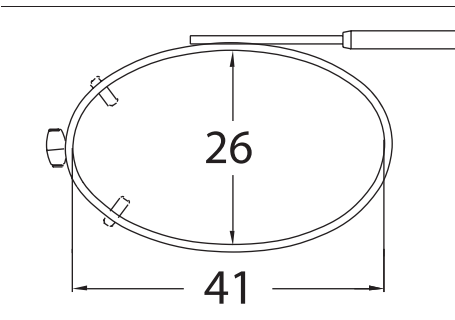

Sizes: 48, 50, 52

Shade Control® Clip-Ons Fitting Guide

Tru-Rectangle

Sizes: 48, 50, 52, 54, 56

Cat Eye

Sizes: 48, 50, 52

Shade Control® Clip-Ons Fitting Guide

Slim Rectangle

Sizes: 48, 50, 52, 54, 56

MDX

Sizes: 52, 54

Shade Control® Clip-Ons Fitting Guide

Round

Sizes: 46, 48, 50

Lo-Oval

Sizes: 42, 44, 46, 48, 50

Shade Control® Clip-Ons Fitting Guide

Oval

Sizes: 42, 44, 46, 48, 50, 52

Mod Oval

Sizes: 50, 52

SolarClips® Clip-Ons Fitting Guide

Square

Sizes: 54, 56

Round

Sizes: 48, 50

SolarClips® Clip-Ons Fitting Guide

Rectangle

Sizes: 48, 50, 52, 54, 56

SolarClips® Clip-Ons Fitting Guide

Lo-Rectangle

Sizes: 44, 46, 48, 50, 52, 54, 56