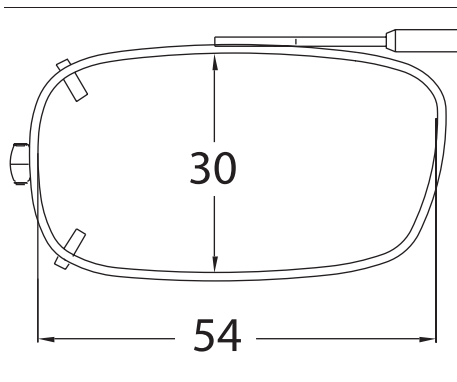

EXX

Sizes: 55, 57

Shade Control® Clip-Ons Fitting Guide

Rectangle

Sizes: 48, 50, 52, 54, 56

DRX

Sizes: 52, 54, 56

Shade Control® Clip-Ons Fitting Guide

Lo-Rectangle

Sizes: 44, 46, 48, 50, 52, 54, 56

SLX

Sizes: 52, 54

Shade Control® Clip-Ons Fitting Guide

Modified Rectangle

Sizes: 46, 48, 50, 52, 54

Almond

Sizes: 48, 50, 52

Shade Control® Clip-Ons Fitting Guide

Tru-Rectangle

Sizes: 48, 50, 52, 54, 56

Cat Eye

Sizes: 48, 50, 52

Shade Control® Clip-Ons Fitting Guide

Slim Rectangle

Sizes: 48, 50, 52, 54, 56

MDX

Sizes: 52, 54

Shade Control® Clip-Ons Fitting Guide

Round

Sizes: 46, 48, 50

Lo-Oval

Sizes: 42, 44, 46, 48, 50