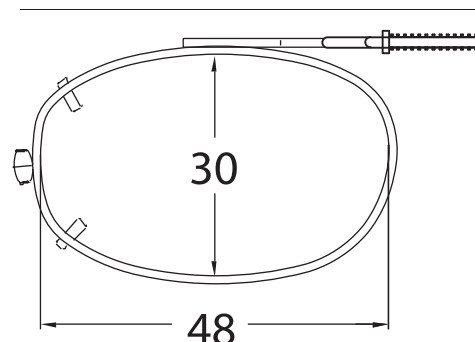

Shade Control® Clip-Ons Fitting Guide

Oval

Sizes: 42, 44, 46, 48, 50, 52

Mod Oval

Sizes: 50, 52

SolarClips® Clip-Ons Fitting Guide

Square

Sizes: 54, 56

Round

Sizes: 48, 50

SolarClips® Clip-Ons Fitting Guide

Rectangle

Sizes: 48, 50, 52, 54, 56

SolarClips® Clip-Ons Fitting Guide

Lo-Rectangle

Sizes: 44, 46, 48, 50, 52, 54, 56

SolarClips® Clip-Ons Fitting Guide

Modified Rectangle

Sizes: 48, 50, 52, 54

Lo-Oval

Sizes: 44, 46, 48

SolarClips® Clip-Ons Fitting Guide

Tru-Rectangle

Sizes: 48, 50, 52, 54, 56

Almond

Sizes: 48, 50, 52

SolarClips® Clip-Ons Fitting Guide

Oval

Sizes: 46, 48, 50

Slim Rectangle

Sizes: 52, 54