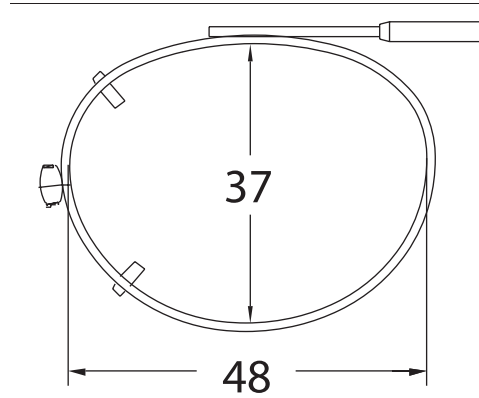

Sizes: 48, 50, 52

Shade Control® Clip-Ons Fitting Guide

Tru-Rectangle

Sizes: 48, 50, 52, 54, 56

Cat Eye

Sizes: 48, 50, 52

Shade Control® Clip-Ons Fitting Guide

Slim Rectangle

Round

Sizes: 48, 50

SolarClips® Clip-Ons Fitting Guide

Rectangle

Sizes: 48, 50, 52, 54, 56

SolarClips® Clip-Ons Fitting Guide

Lo-Rectangle

Sizes: 44, 46, 48, 50, 52, 54, 56

SolarClips® Clip-Ons Fitting Guide

Modified Rectangle

Sizes: 48, 50, 52, 54

Lo-Oval

Sizes: 44, 46, 48

SolarClips® Clip-Ons Fitting Guide

Tru-Rectangle

Sizes: 48, 50, 52, 54, 56

Almond

Sizes: 48, 50, 52

SolarClips® Clip-Ons Fitting Guide

Oval

Sizes: 46, 48, 50

Slim Rectangle

Sizes: 52, 54