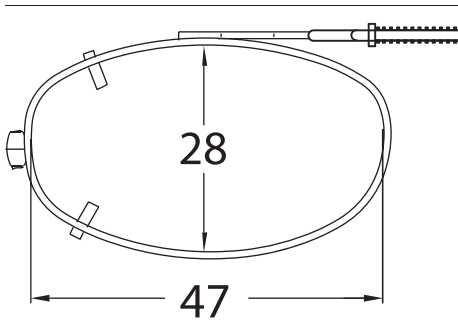

Shade Control® Clip-Ons Fitting Guide

Oval

Sizes: 42, 44, 46, 48, 50, 52

Mod Oval

Sizes: 50, 52

SolarClips® Clip-Ons Fitting Guide

Square

Sizes: 54, 56

Round

Sizes: 48, 50

SolarClips® Clip-Ons Fitting Guide

Rectangle

Sizes: 48, 50, 52, 54, 56

SolarClips® Clip-Ons Fitting Guide

Lo-Rectangle

Sizes: 44, 46, 48, 50, 52, 54, 56

SolarClips® Clip-Ons Fitting Guide

Modified Rectangle

Sizes: 48, 50, 52, 54

Lo-Oval

Sizes: 44, 46, 48

SolarClips® Clip-Ons Fitting Guide

Tru-Rectangle

Sizes: 48, 50, 52, 54, 56

Almond

Sizes: 48, 50, 52

SolarClips® Clip-Ons Fitting Guide

Oval

Sizes: 46, 48, 50

Slim Rectangle

Sizes: 52, 54