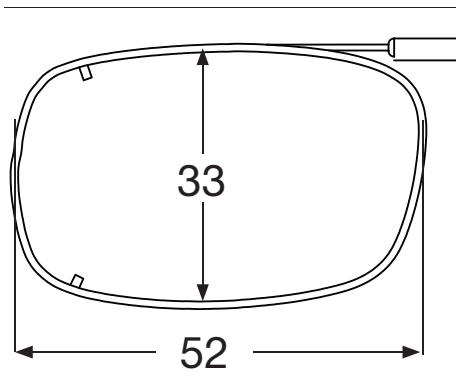

OptiSource™
The Optical Supply Resource

40 Sawgrass Drive, Suite 1 Bellport, NY 11713-1564 USA

1-800-OptiSource (678-4768) www.1-800-OptiSource.com

Shade Control® Clip-Ons Fitting Guide

SQUARE

Sizes: 52, 54, 56, 58

EXX

Sizes: 55, 57

Shade Control® Clip-Ons Fitting Guide

Rectangle

Sizes: 48, 50, 52, 54, 56

DRX

Sizes: 52, 54, 56

Shade Control® Clip-Ons Fitting Guide

Lo-Rectangle

Sizes: 44, 46, 48, 50, 52, 54, 56

SLX

Sizes: 52, 54

Shade Control® Clip-Ons Fitting Guide

Modified Rectangle

Sizes: 46, 48, 50, 52, 54

Almond

Sizes: 48, 50, 52

Shade Control® Clip-Ons Fitting Guide

Tru-Rectangle

Sizes: 48, 50, 52, 54, 56

Cat Eye

Sizes: 48, 50, 52

Shade Control® Clip-Ons Fitting Guide

Slim Rectangle