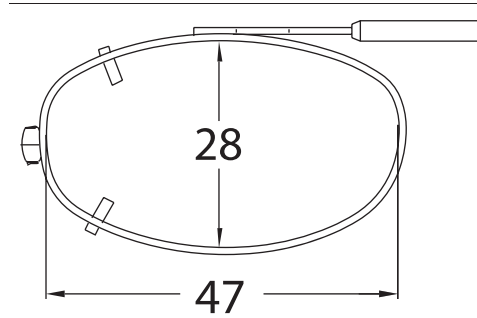

EXX

Sizes: 55, 57

Shade Control® Clip-Ons Fitting Guide

Rectangle

Sizes: 48, 50, 52, 54, 56

DRX

Sizes: 52, 54, 56

Shade Control® Clip-Ons Fitting Guide

Lo-Rectangle

Sizes: 44, 46, 48, 50, 52, 54, 56

SLX

Sizes: 52, 54

Shade Control® Clip-Ons Fitting Guide

Modified Rectangle

Sizes: 46, 48, 50, 52, 54

Almond

Sizes: 48, 50, 52

Shade Control® Clip-Ons Fitting Guide

Tru-Rectangle

Sizes: 48, 50, 52, 54, 56

Cat Eye

Sizes: 48, 50, 52

Shade Control® Clip-Ons Fitting Guide

Slim Rectangle

Sizes: 48, 50, 52, 54, 56

MDX

Sizes: 52, 54

Shade Control® Clip-Ons Fitting Guide

Round

Sizes: 46, 48, 50

Lo-Oval

Sizes: 42, 44, 46, 48, 50