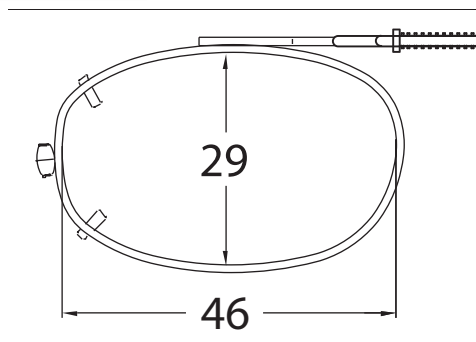

Shade Control® Clip-Ons Fitting Guide

Oval

Sizes: 42, 44, 46, 48, 50, 52

Mod Oval

Sizes: 50, 52

SolarClips® Clip-Ons Fitting Guide

Square

Sizes: 54, 56

Round

Sizes: 48, 50

SolarClips® Clip-Ons Fitting Guide

Rectangle

Sizes: 48, 50, 52, 54, 56

SolarClips® Clip-Ons Fitting Guide

Lo-Rectangle

Sizes: 44, 46, 48, 50, 52, 54, 56

SolarClips® Clip-Ons Fitting Guide

Modified Rectangle

Sizes: 48, 50, 52, 54

Lo-Oval

Sizes: 44, 46, 48

SolarClips® Clip-Ons Fitting Guide

Tru-Rectangle

Sizes: 48, 50, 52, 54, 56

Almond

Sizes: 48, 50, 52

SolarClips® Clip-Ons Fitting Guide

Oval

Sizes: 46, 48, 50

Slim Rectangle

Sizes: 52, 54