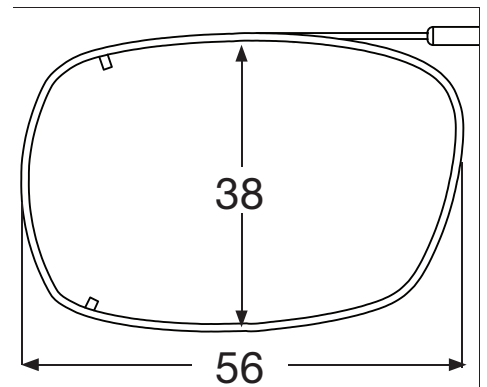

OptiSource™
The Optical Supply Resource

40 Sawgrass Drive, Suite 1 Bellport, NY 11713-1564 USA

1-800-OptiSource (678-4768) www.1-800-OptiSource.com

Shade Control® Clip-Ons Fitting Guide

SQUARE

Sizes: 52, 54, 56, 58

EXX

Sizes: 55, 57

Shade Control® Clip-Ons Fitting Guide

Rectangle

Sizes: 48, 50, 52, 54, 56

DRX

Sizes: 52, 54, 56

Shade Control® Clip-Ons Fitting Guide

Lo-Rectangle

Sizes: 44, 46, 48, 50, 52, 54, 56

SLX

Sizes: 52, 54

Shade Control® Clip-Ons Fitting Guide

Modified Rectangle

Sizes: 46, 48, 50, 52, 54

Almond

Sizes: 48, 50, 52

Shade Control® Clip-Ons Fitting Guide

Tru-Rectangle

Sizes: 48, 50, 52, 54, 56

Cat Eye

Sizes: 48, 50, 52

Shade Control® Clip-Ons Fitting Guide

Slim Rectangle