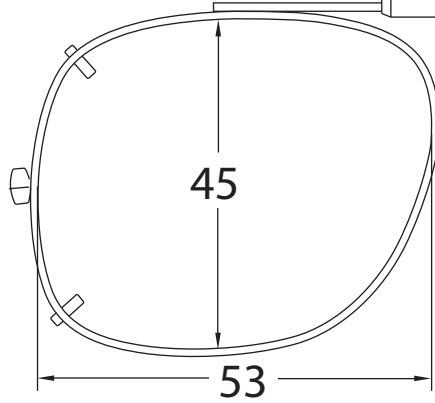

OptiSource™
The Optical Supply Resource

40 Sawgrass Drive, Suite 1 Bellport, NY 11713-1564 USA

1-800-OptiSource (678-4768) www.1-800-OptiSource.com

Shade Control® Clip-Ons Fitting Guide

SQUARE

Sizes: 52, 54, 56, 58

EXX

Sizes: 55, 57

Shade Control® Clip-Ons Fitting Guide

Rectangle

Sizes: 48, 50, 52, 54, 56

DRX

Sizes: 52, 54, 56

Shade Control® Clip-Ons Fitting Guide

Lo-Rectangle

Sizes: 44, 46, 48, 50, 52, 54, 56

SLX

Sizes: 52, 54

Shade Control® Clip-Ons Fitting Guide

Modified Rectangle

Sizes: 46, 48, 50, 52, 54

Almond

Round

Sizes: 48, 50

SolarClips® Clip-Ons Fitting Guide

Rectangle

Sizes: 48, 50, 52, 54, 56

SolarClips® Clip-Ons Fitting Guide

Lo-Rectangle

Sizes: 44, 46, 48, 50, 52, 54, 56