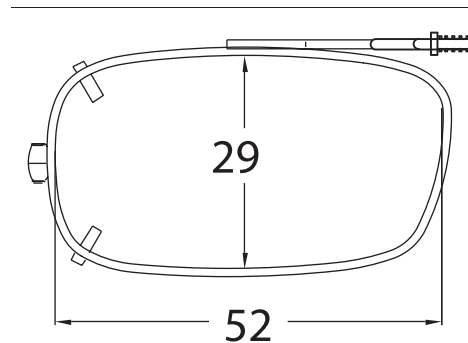

Round

Sizes: 48, 50

SolarClips® Clip-Ons Fitting Guide

Rectangle

Sizes: 48, 50, 52, 54, 56

SolarClips® Clip-Ons Fitting Guide

Lo-Rectangle

Sizes: 44, 46, 48, 50, 52, 54, 56

SolarClips® Clip-Ons Fitting Guide

Modified Rectangle

Sizes: 48, 50, 52, 54

Lo-Oval

Sizes: 44, 46, 48

SolarClips® Clip-Ons Fitting Guide

Tru-Rectangle

Sizes: 48, 50, 52, 54, 56

Almond

Sizes: 48, 50, 52

SolarClips® Clip-Ons Fitting Guide

Oval

Sizes: 46, 48, 50

Slim Rectangle

Sizes: 52, 54