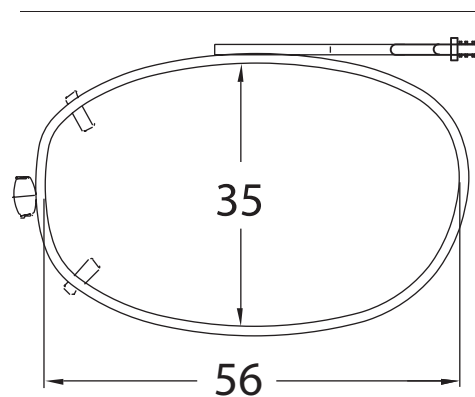

Shade Control® Clip-Ons Fitting Guide

Oval

Sizes: 42, 44, 46, 48, 50, 52

Mod Oval

Sizes: 50, 52

SolarClips® Clip-Ons Fitting Guide

Square

Sizes: 54, 56

Round

Sizes: 48, 50

SolarClips® Clip-Ons Fitting Guide

Rectangle

Sizes: 48, 50, 52, 54, 56

SolarClips® Clip-Ons Fitting Guide

Lo-Rectangle

Sizes: 44, 46, 48, 50, 52, 54, 56

SolarClips® Clip-Ons Fitting Guide

Modified Rectangle

Sizes: 48, 50, 52, 54

Lo-Oval

Sizes: 44, 46, 48

SolarClips® Clip-Ons Fitting Guide

Tru-Rectangle

Sizes: 48, 50, 52, 54, 56

Almond

Sizes: 48, 50, 52

SolarClips® Clip-Ons Fitting Guide

Oval

Sizes: 46, 48, 50

Slim Rectangle

Sizes: 52, 54