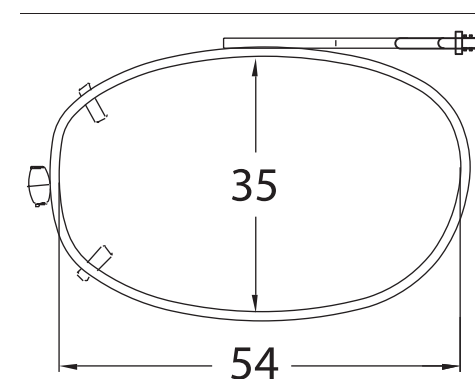

Shade Control® Clip-Ons Fitting Guide

Oval

Sizes: 42, 44, 46, 48, 50, 52

Mod Oval

Sizes: 50, 52

SolarClips® Clip-Ons Fitting Guide

Square

Sizes: 54, 56

Round

Sizes: 48, 50

SolarClips® Clip-Ons Fitting Guide

Rectangle

Sizes: 48, 50, 52, 54, 56

SolarClips® Clip-Ons Fitting Guide

Lo-Rectangle

Sizes: 44, 46, 48, 50, 52, 54, 56

SolarClips® Clip-Ons Fitting Guide

Modified Rectangle

Sizes: 48, 50, 52, 54

Lo-Oval

Sizes: 44, 46, 48

SolarClips® Clip-Ons Fitting Guide

Tru-Rectangle

Sizes: 48, 50, 52, 54, 56

Almond

Sizes: 48, 50, 52

SolarClips® Clip-Ons Fitting Guide

Oval

Sizes: 46, 48, 50

Slim Rectangle

Sizes: 52, 54