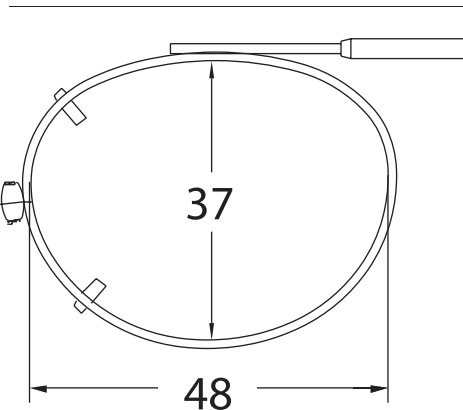

Sizes: 48, 50, 52

Shade Control® Clip-Ons Fitting Guide

Tru-Rectangle

Sizes: 48, 50, 52, 54, 56

Cat Eye

Sizes: 48, 50, 52

Shade Control® Clip-Ons Fitting Guide

Slim Rectangle

Sizes: 48, 50, 52, 54, 56

MDX

Sizes: 52, 54

Shade Control® Clip-Ons Fitting Guide

Round

Sizes: 46, 48, 50

Lo-Oval

Sizes: 42, 44, 46, 48, 50

Shade Control® Clip-Ons Fitting Guide

Oval

Sizes: 42, 44, 46, 48, 50, 52

Mod Oval

Sizes: 50, 52

SolarClips® Clip-Ons Fitting Guide

Square

Sizes: 54, 56

Round

Sizes: 48, 50

SolarClips® Clip-Ons Fitting Guide

Rectangle

Sizes: 48, 50, 52, 54, 56

SolarClips® Clip-Ons Fitting Guide

Lo-Rectangle

Sizes: 44, 46, 48, 50, 52, 54, 56