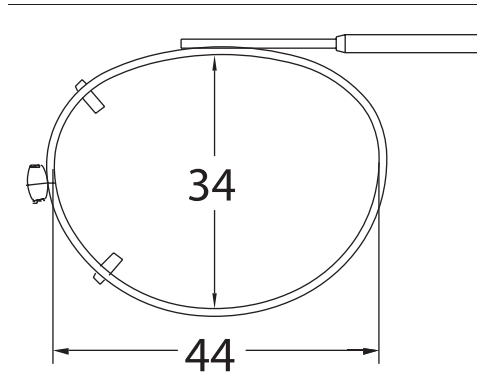

Sizes: 48, 50, 52

Shade Control® Clip-Ons Fitting Guide

Tru-Rectangle

Sizes: 48, 50, 52, 54, 56

Cat Eye

Sizes: 48, 50, 52

Shade Control® Clip-Ons Fitting Guide

Slim Rectangle

Sizes: 48, 50, 52, 54, 56

MDX

Sizes: 52, 54

Shade Control® Clip-Ons Fitting Guide

Round

Sizes: 46, 48, 50

Lo-Oval

Sizes: 42, 44, 46, 48, 50

Shade Control® Clip-Ons Fitting Guide

Oval

Sizes: 42, 44, 46, 48, 50, 52

Mod Oval

Sizes: 50, 52

SolarClips® Clip-Ons Fitting Guide

Square

Sizes: 54, 56

Round

Sizes: 48, 50

SolarClips® Clip-Ons Fitting Guide

Rectangle

Sizes: 48, 50, 52, 54, 56

SolarClips® Clip-Ons Fitting Guide

Lo-Rectangle

Sizes: 44, 46, 48, 50, 52, 54, 56